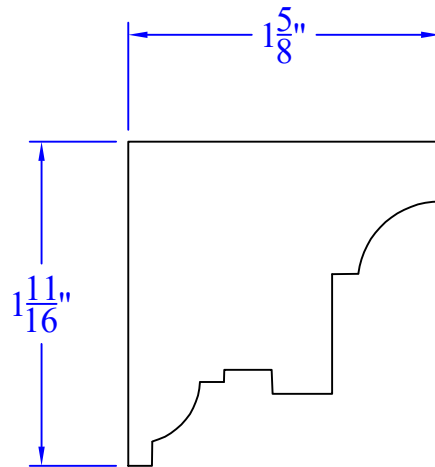

Creative Woodworking N.W., Inc.

1036 S.E. Taylor * Portland, Oregon 97214
Phone:(503) 230-9265 * Fax:(503) 232-9082
www.Creativewoodworkingnw.com

CRDR149

1-11/16" x 1-5/8"