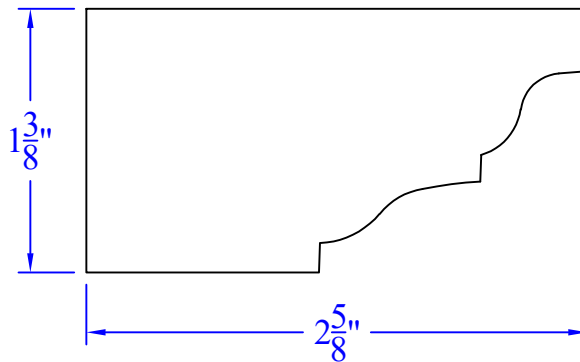

Creative Woodworking N.W., Inc.

1036 S.E. Taylor * Portland, Oregon 97214
Phone:(503) 230-9265 * Fax:(503) 232-9082
www.Creativewoodworkingnw.com

CRDR151

1-3/8" x 2-1/2"