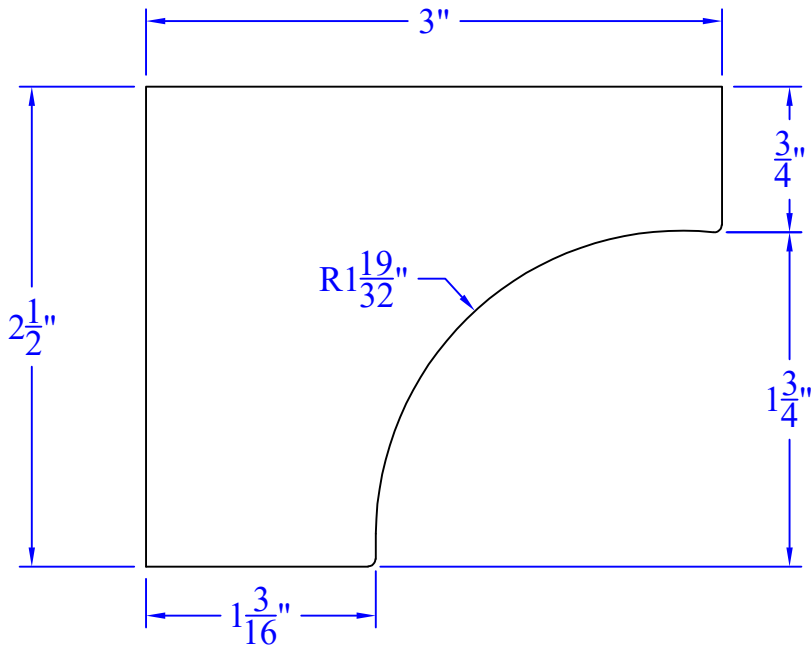

# Creative Woodworking N.W., Inc.

1036 S.E. Taylor \* Portland, Oregon 97214  
Phone:(503) 230-9265 \* Fax:(503) 232-9082  
www.Creativewoodworkingnw.com

**CRDR152**  
**2-1/2" x 3"**  
**SHAPER ONLY**

**CRDR152**  
**2-1/2" x 3"**