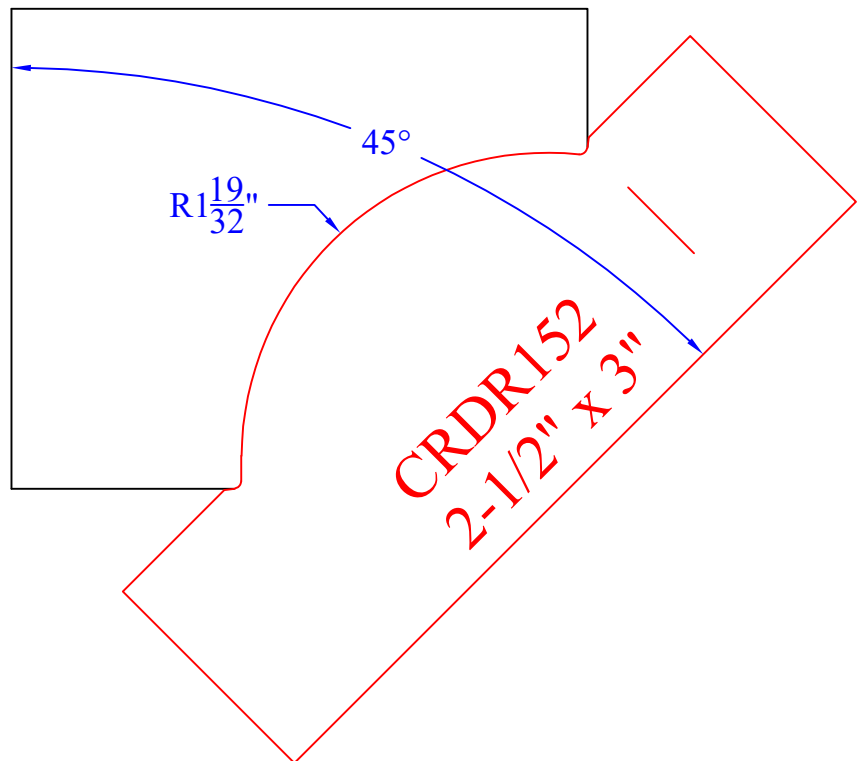

# Creative Woodworking N.W., Inc.

1036 S.E. Taylor \* Portland, Oregon 97214  
Phone:(503) 230-9265 \* Fax:(503) 232-9082  
www.Creativewoodworkingnw.com

**CRDR152**  
**2-1/2" x 3"**  
**SHAPER ONLY**

**CRDR152**  
**2-1/2" x 3"**