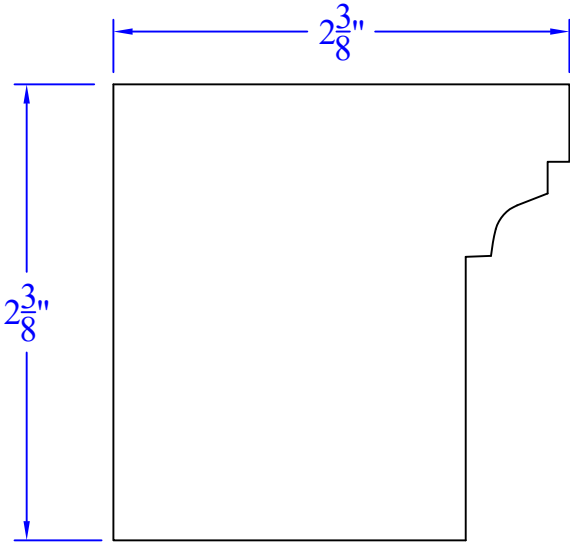

Creative Woodworking N.W., Inc.

1036 S.E. Taylor * Portland, Oregon 97214
Phone:(503) 230-9265 * Fax:(503) 232-9082
www.Creativewoodworkingnw.com

CRDR153
2-3/8" x 2-3/8"