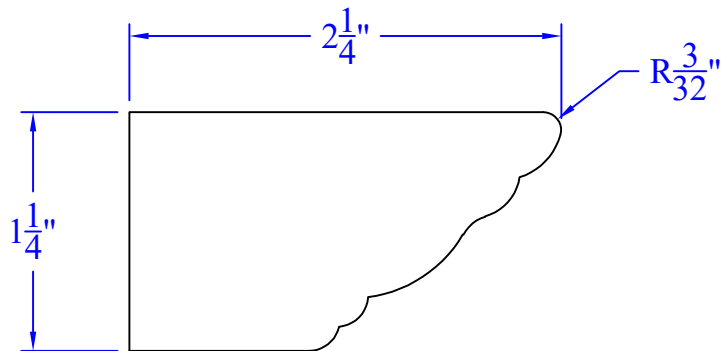

Creative Woodworking N.W., Inc.

1036 S.E. Taylor * Portland, Oregon 97214
Phone:(503) 230-9265 * Fax:(503) 232-9082
www.Creativewoodworkingnw.com

CRDR154
1-1/4" x 2-1/4"