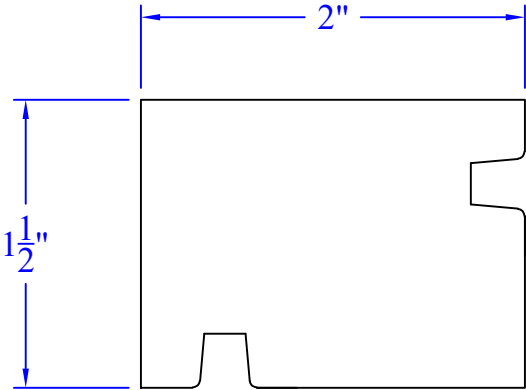

Creative Woodworking N.W., Inc.

1036 S.E. Taylor * Portland, Oregon 97214
Phone:(503) 230-9265 * Fax:(503) 232-9082
www.Creativewoodworkingnw.com

CRNR025
1-1/2" x 2"