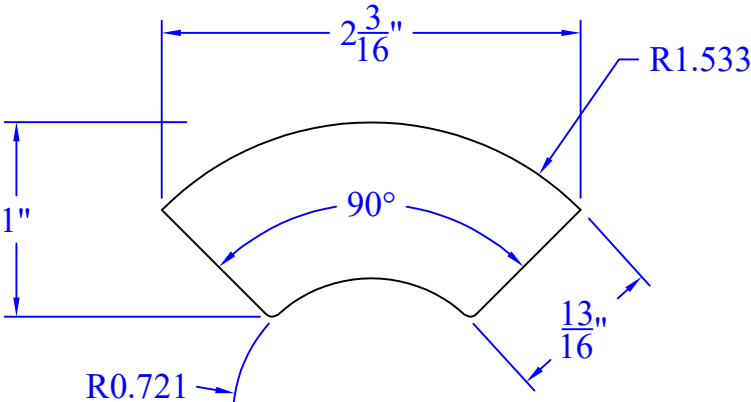

Creative Woodworking N.W., Inc.

1036 S.E. Taylor * Portland, Oregon 97214
Phone:(503) 230-9265 * Fax:(503) 232-9082
www.Creativewoodworkingnw.com

CRNR033
1" x 2-3/16"