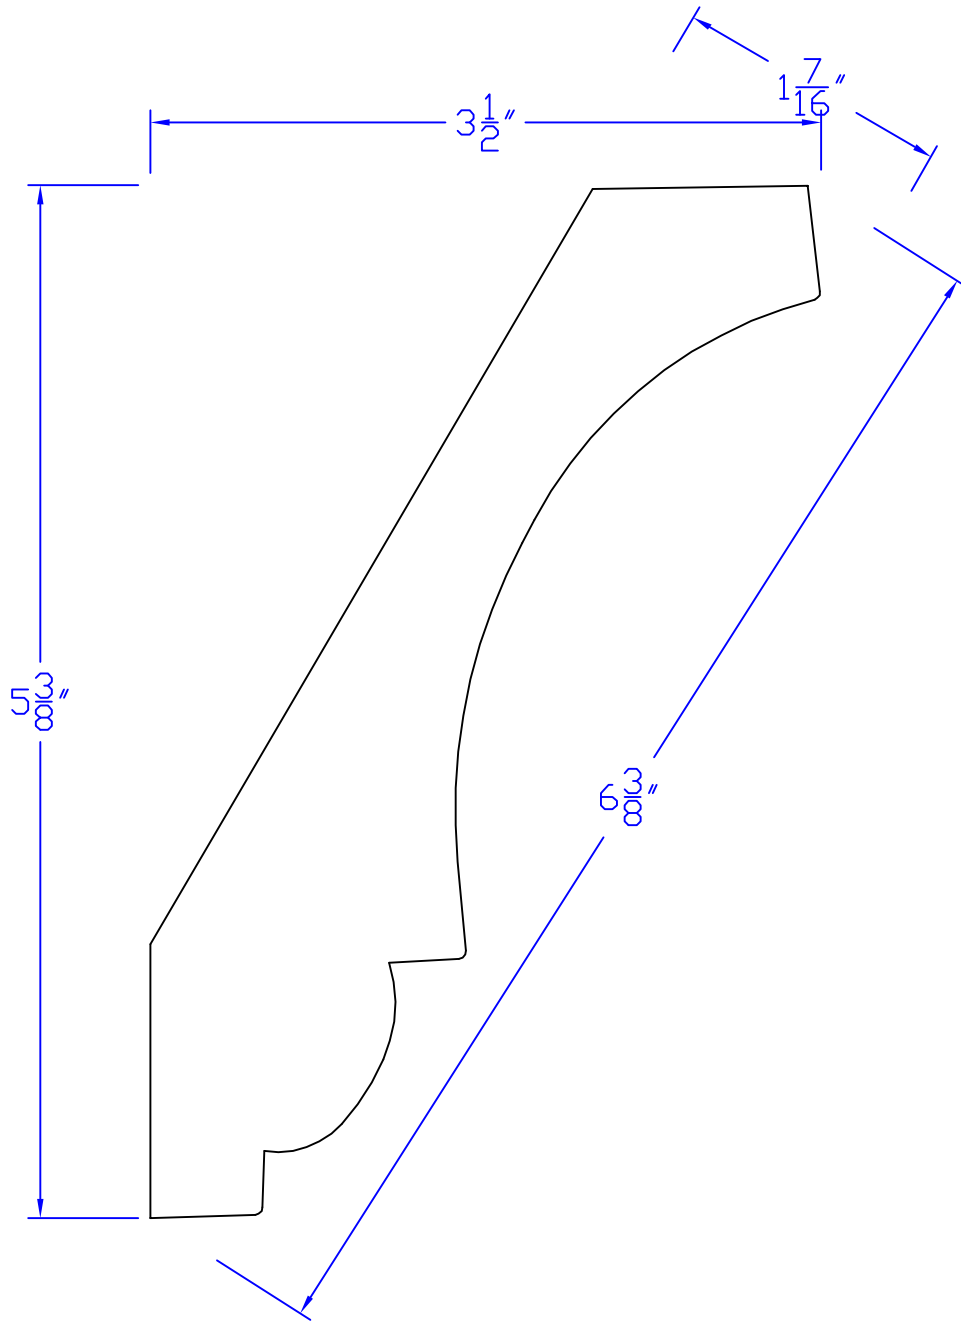

# Creative Woodworking N.W., Inc.

1036 S.E. Taylor \* Portland, Oregon 97214

Phone:(503) 230-9265 \* Fax:(503) 232-9082

www.Creativewoodworkingnw.com

CRWN052

1 7/16" X 6 3/8"