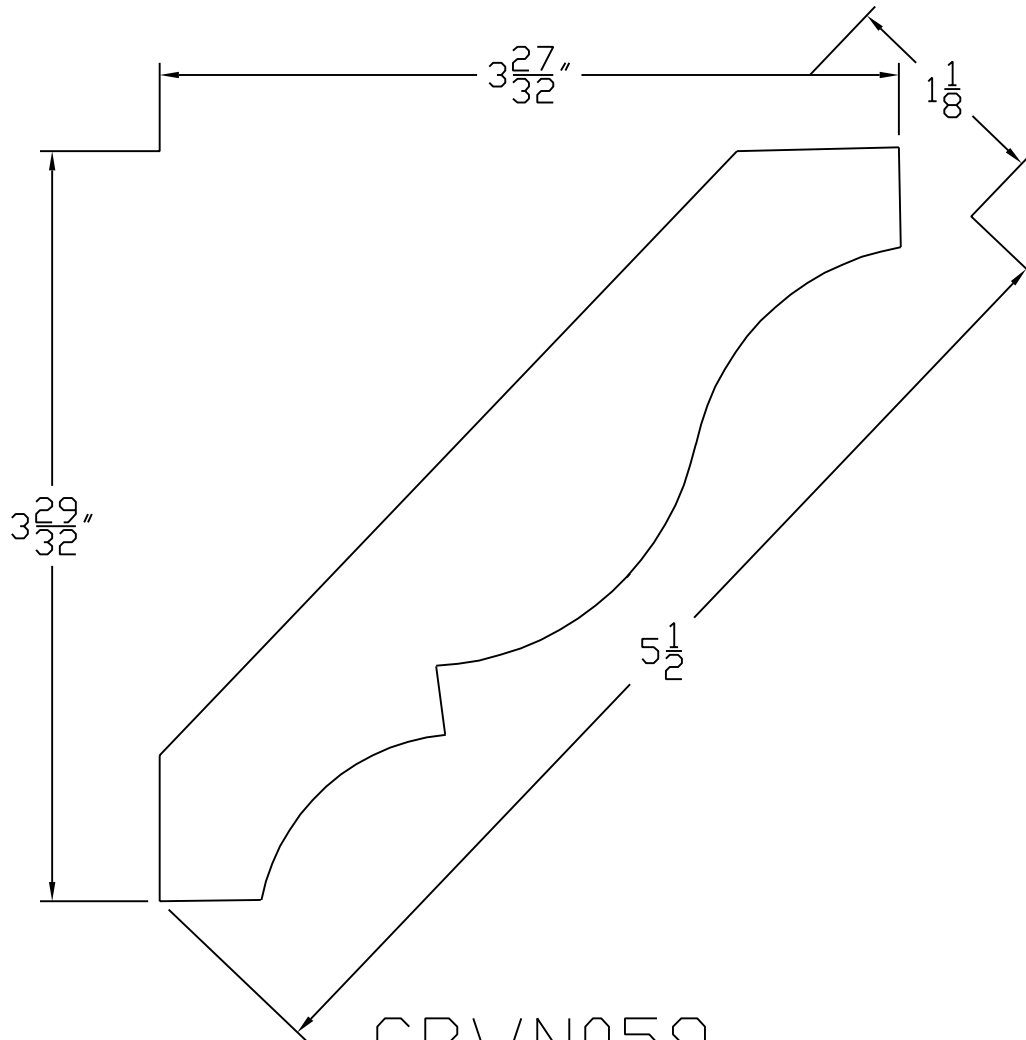

Creative Woodworking N.W., Inc.

1036 S.E. Taylor * Portland, Oregon 97214

Phone:(503) 230-9265 * Fax:(503) 232-9082

www.Creativewoodworkingnw.com

CRWN059

1 1/8" X 5 1/2"