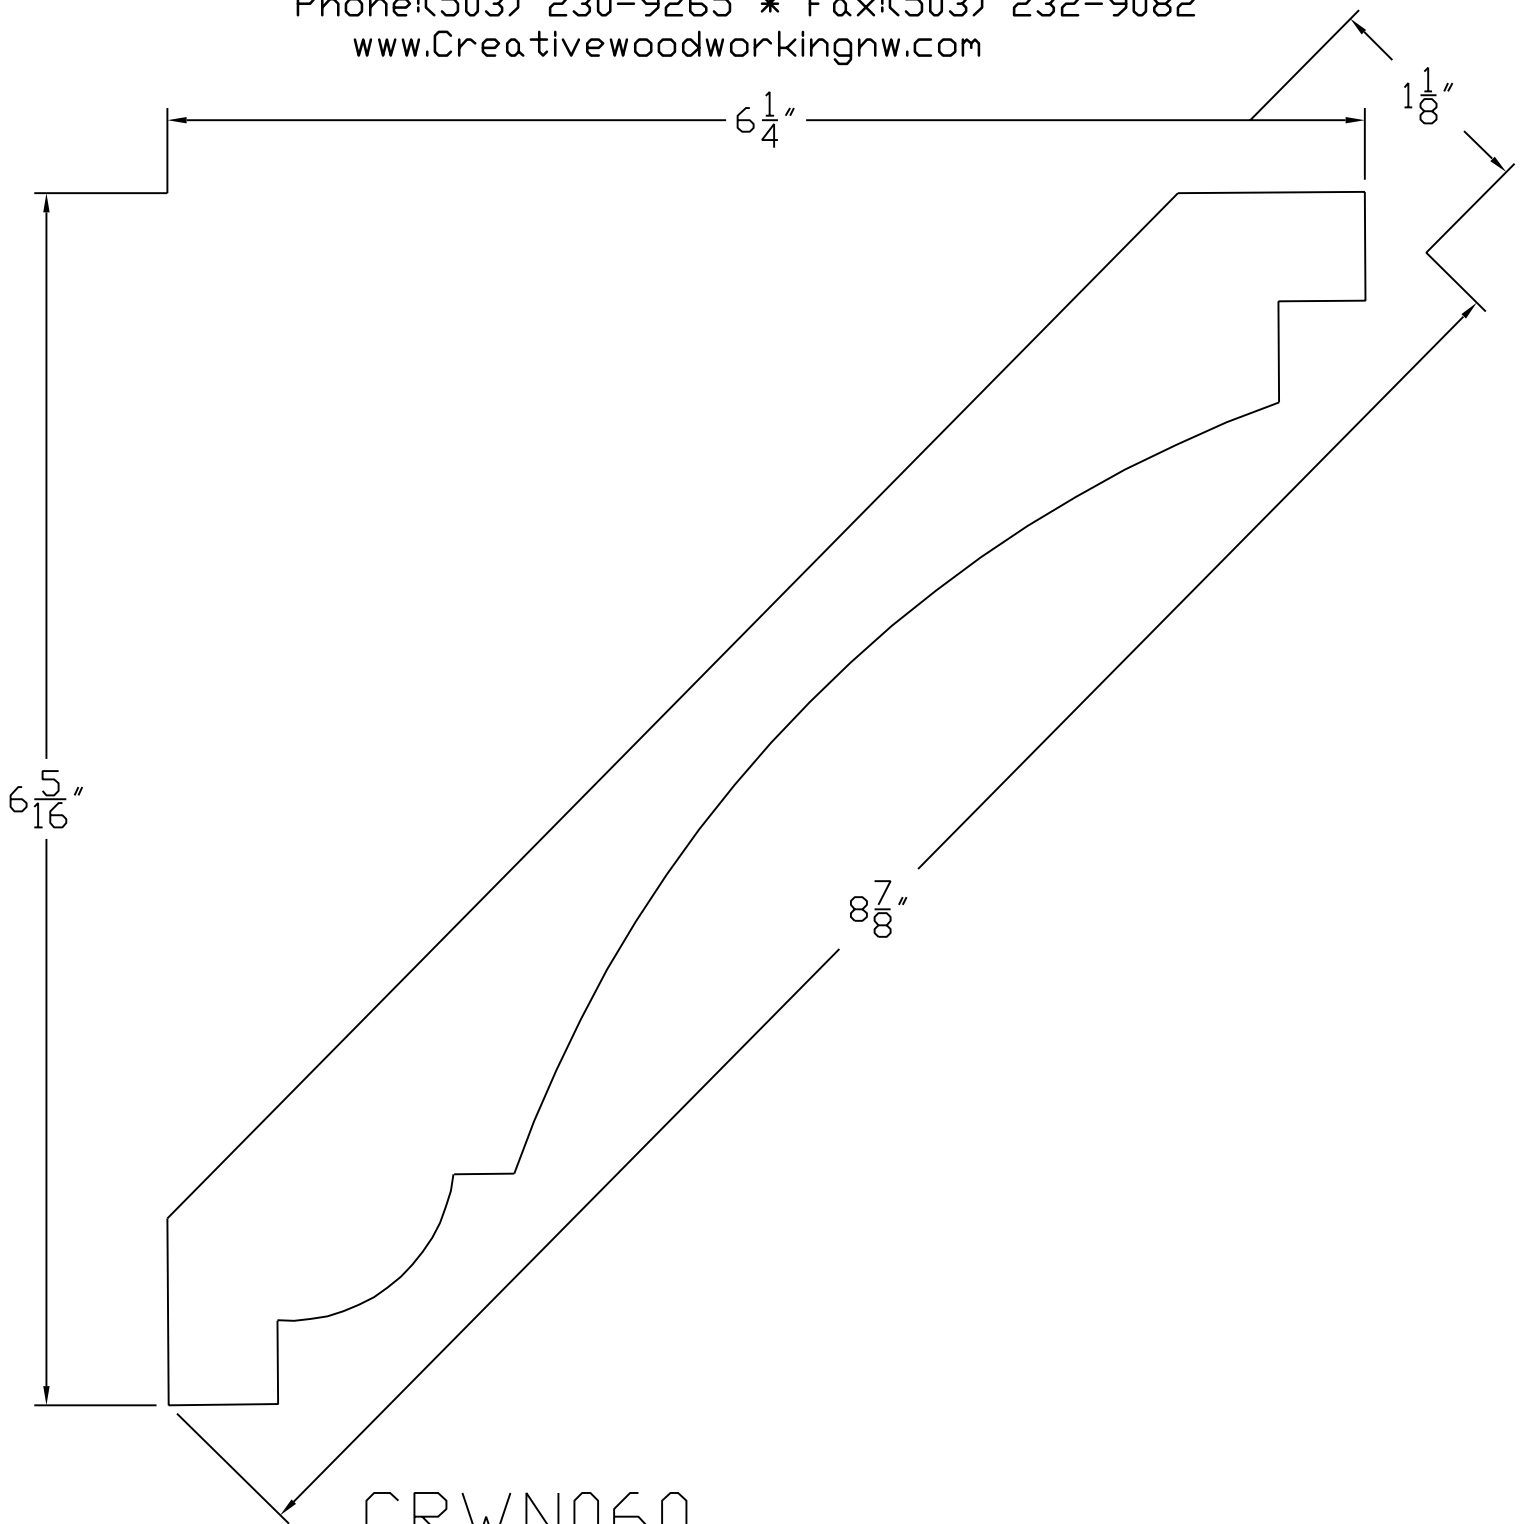

Creative Woodworking N.W., Inc.

1036 S.E. Taylor * Portland, Oregon 97214

Phone:(503) 230-9265 * Fax:(503) 232-9082

www.Creativewoodworkingnw.com

CRWN060

1 1/8" X 8 7/8"