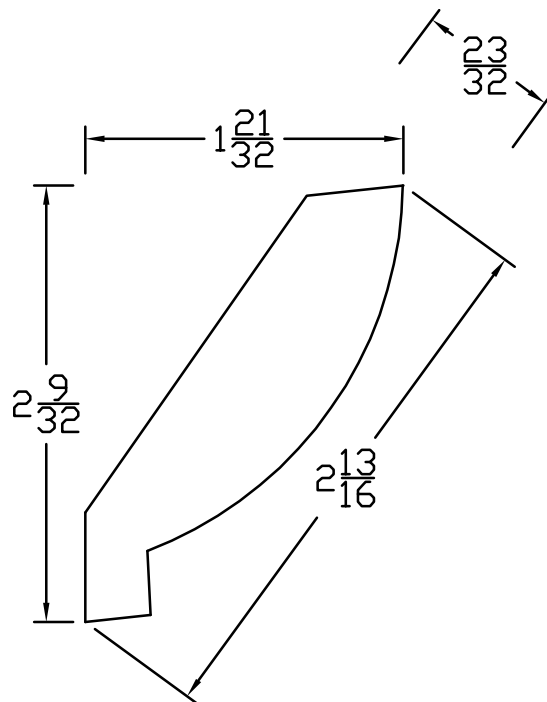

Creative Woodworking N.W., Inc.

1036 S.E. Taylor * Portland, Oregon 97214

Phone:(503) 230-9265 * Fax:(503) 232-9082

www.Creativewoodworkingnw.com

CRWN073

3/4 X 2-13/16