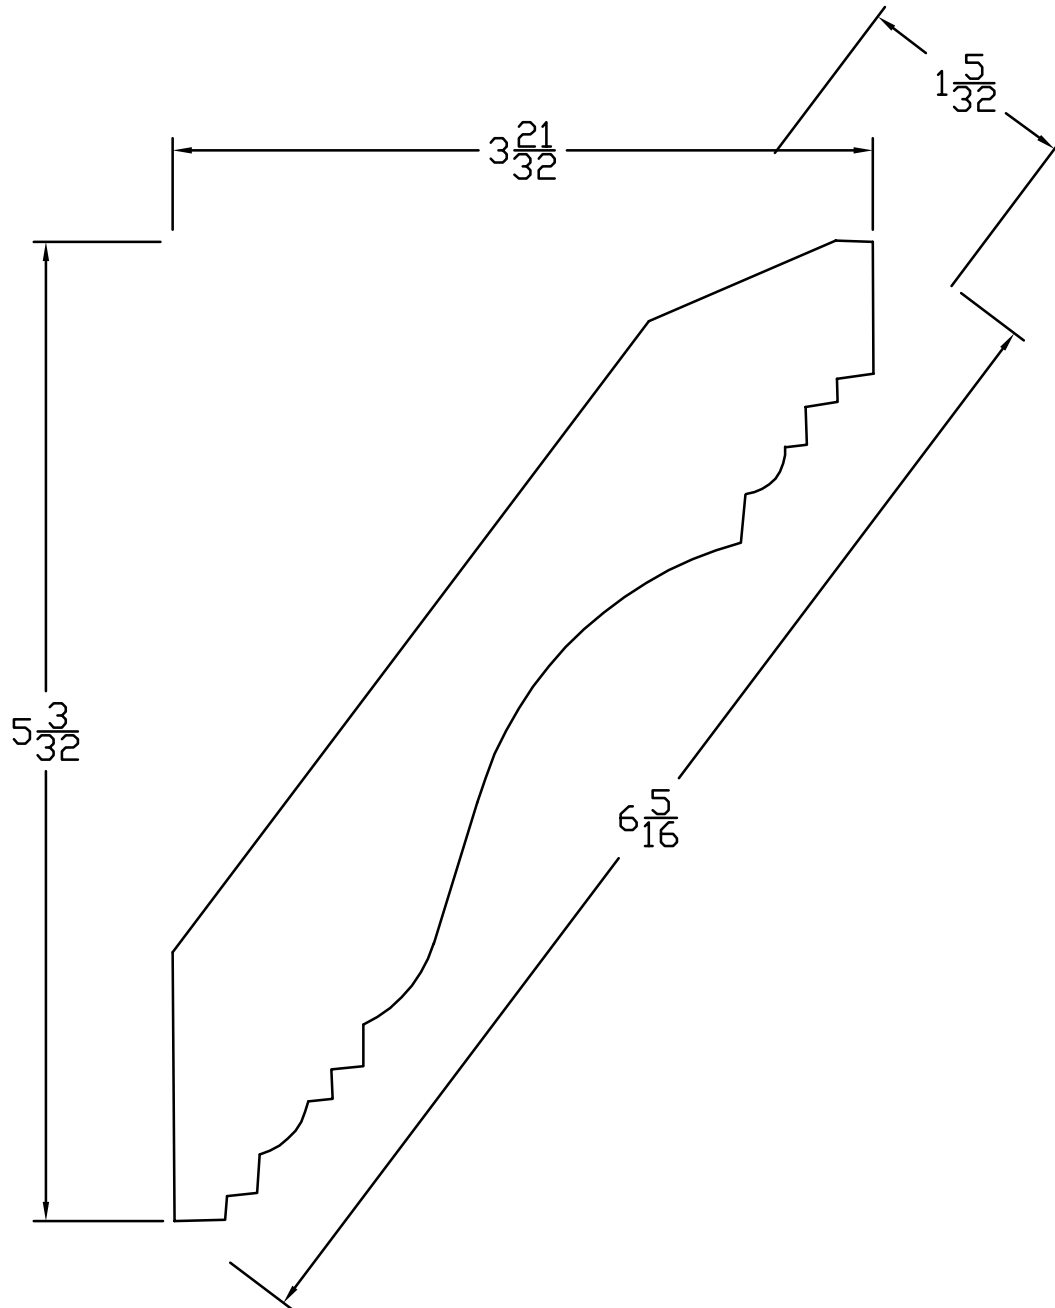

Creative Woodworking N.W., Inc.

1036 S.E. Taylor * Portland, Oregon 97214

Phone:(503) 230-9265 * Fax:(503) 232-9082

www.Creativewoodworkingnw.com

CRWN075

1-5/32 x 6-5/16