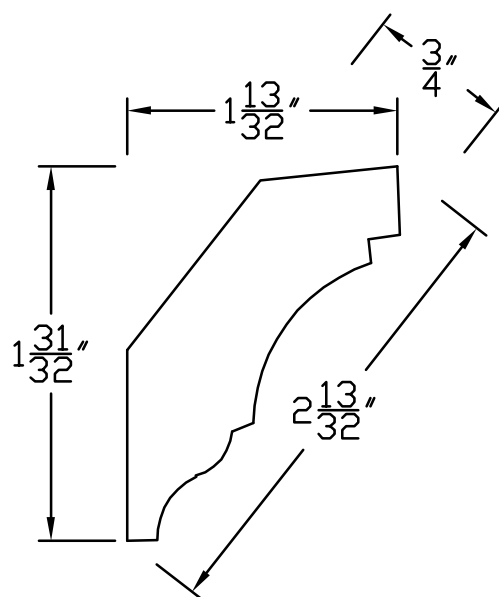

Creative Woodworking N.W., Inc.

1036 S.E. Taylor * Portland, Oregon 97214
Phone:(503) 230-9265 * Fax:(503) 232-9082
www.Creativewoodworkingnw.com

CRWN076
3/4 X 2-13/32