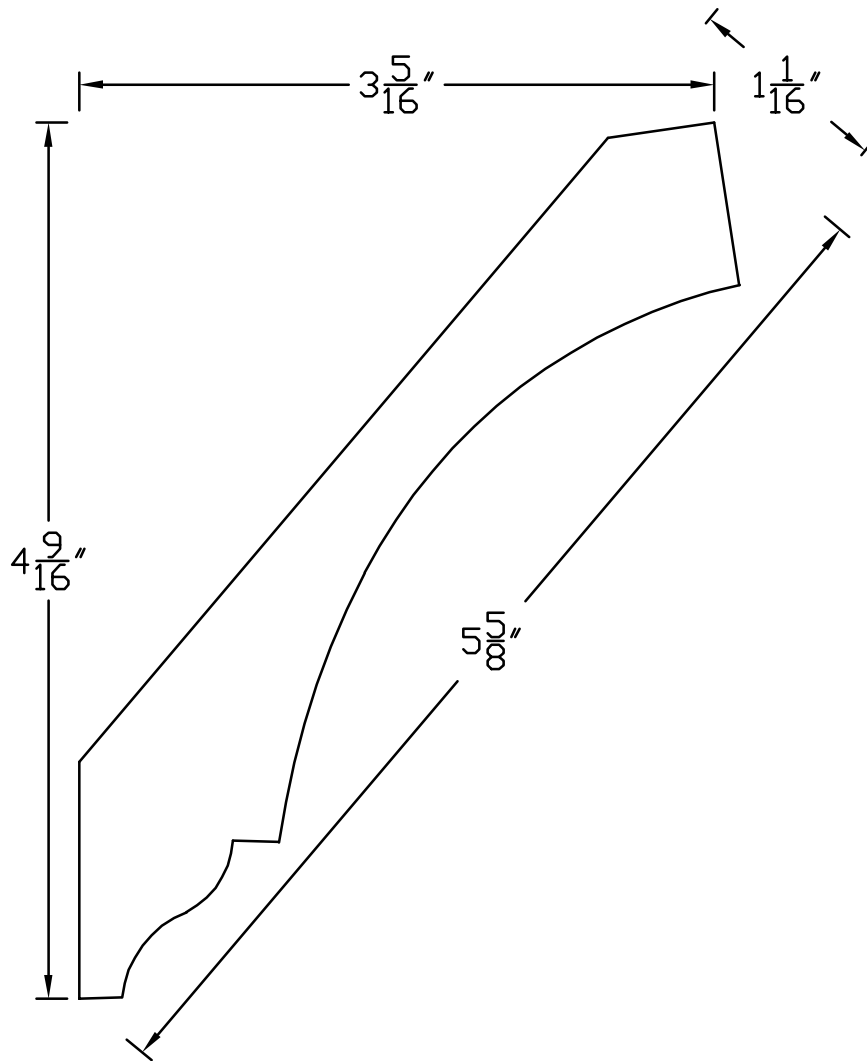

Creative Woodworking N.W., Inc.

1036 S.E. Taylor * Portland, Oregon 97214

Phone:(503) 230-9265 * Fax:(503) 232-9082

www.Creativewoodworkingnw.com

CRWN084

1-1/16 x 5-5/8