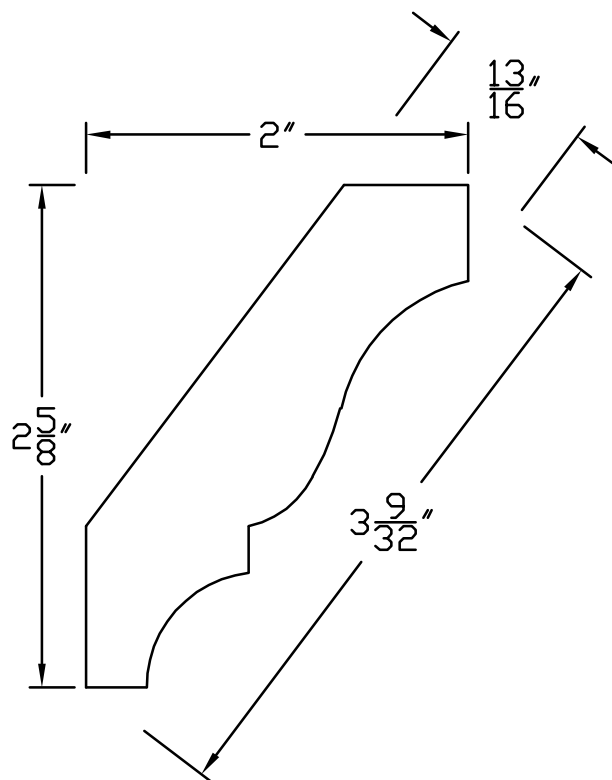

Creative Woodworking N.W., Inc.

1036 S.E. Taylor * Portland, Oregon 97214
Phone:(503) 230-9265 * Fax:(503) 232-9082
www.Creativewoodworkingnw.com

CRWN087

$13/16" \times 3-9/32$