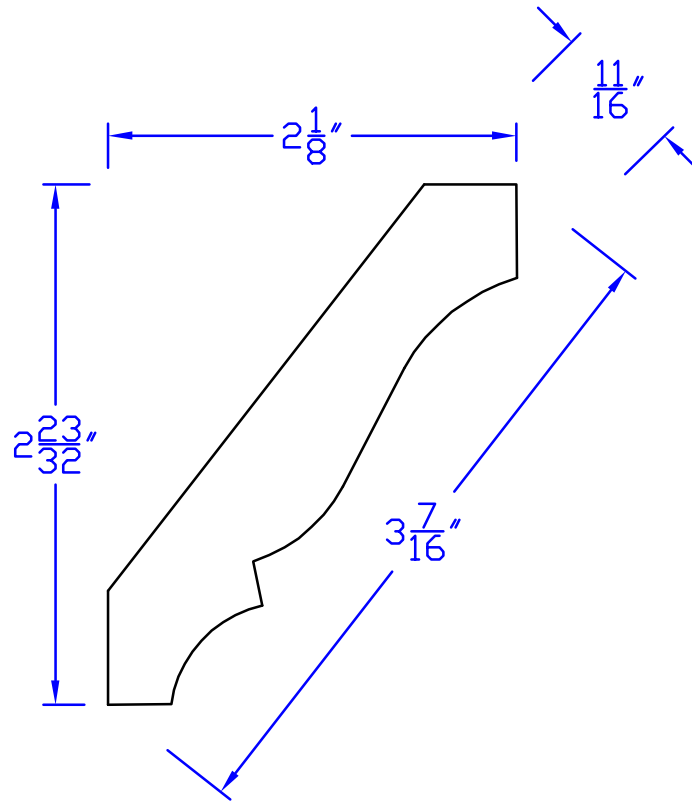

Creative Woodworking N.W., Inc.

1036 S.E. Taylor * Portland, Oregon 97214

Phone:(503) 230-9265 * Fax:(503) 232-9082

www.Creativewoodworkingnw.com

CRWN099

$11/16" \times 3-7/16"$