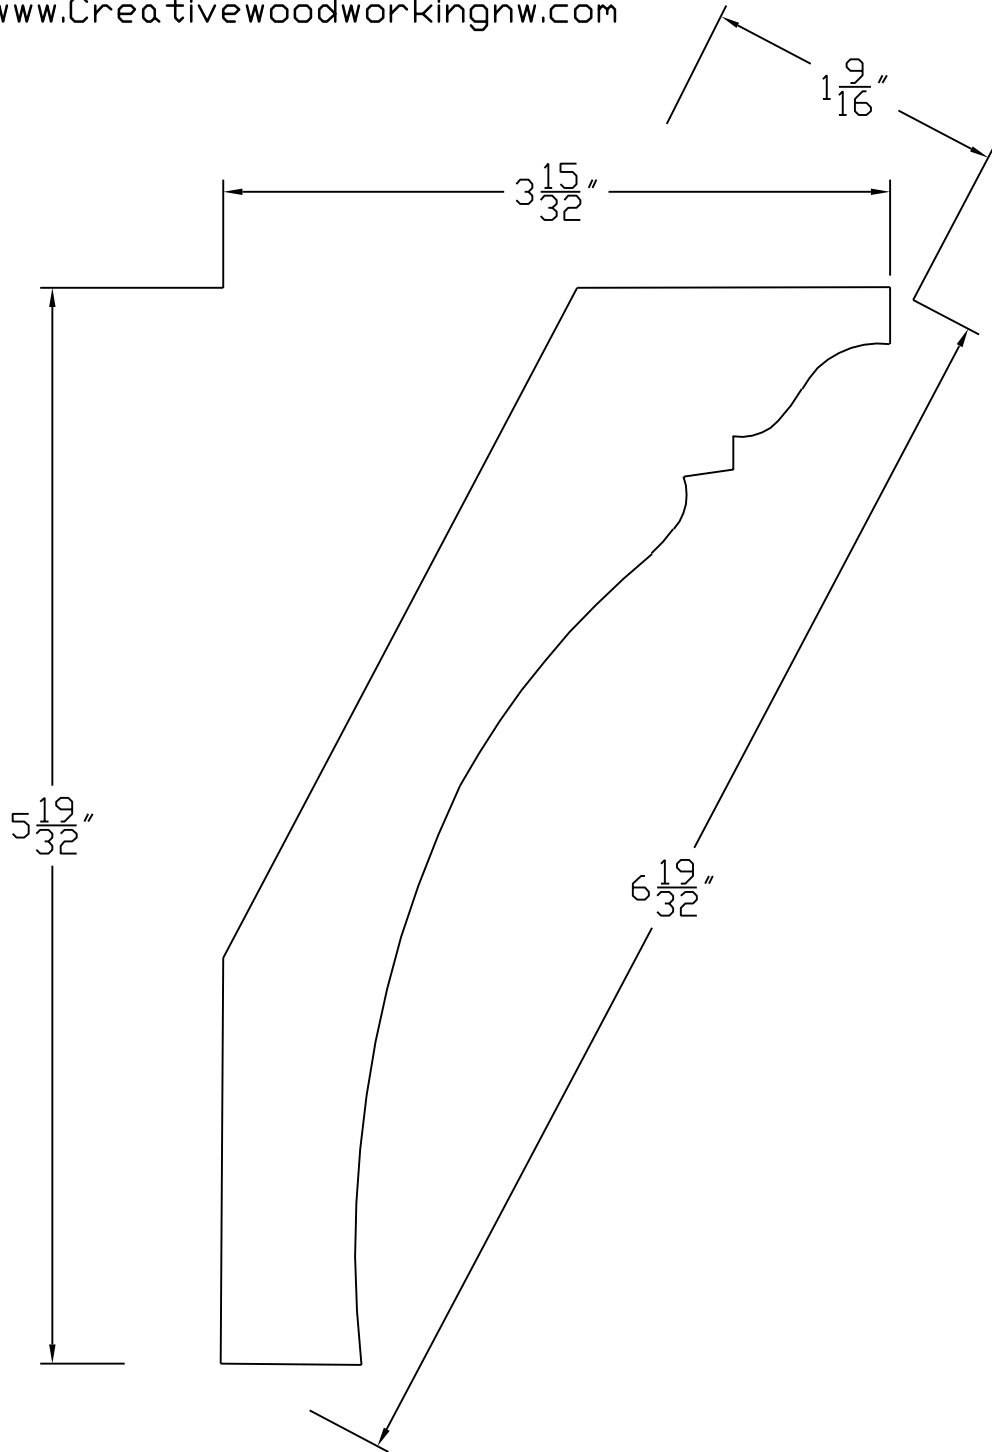

# Creative Woodworking N.W., Inc.

1036 S.E. Taylor \* Portland, Oregon 97214

Phone:(503) 230-9265 \* Fax:(503) 232-9082

www.Creativewoodworkingnw.com

CRWN102

$1-\frac{9}{16}$ " x  $6-\frac{19}{32}$ "

©2002 Creative Woodworking N. W., Inc. All Rights Reserved