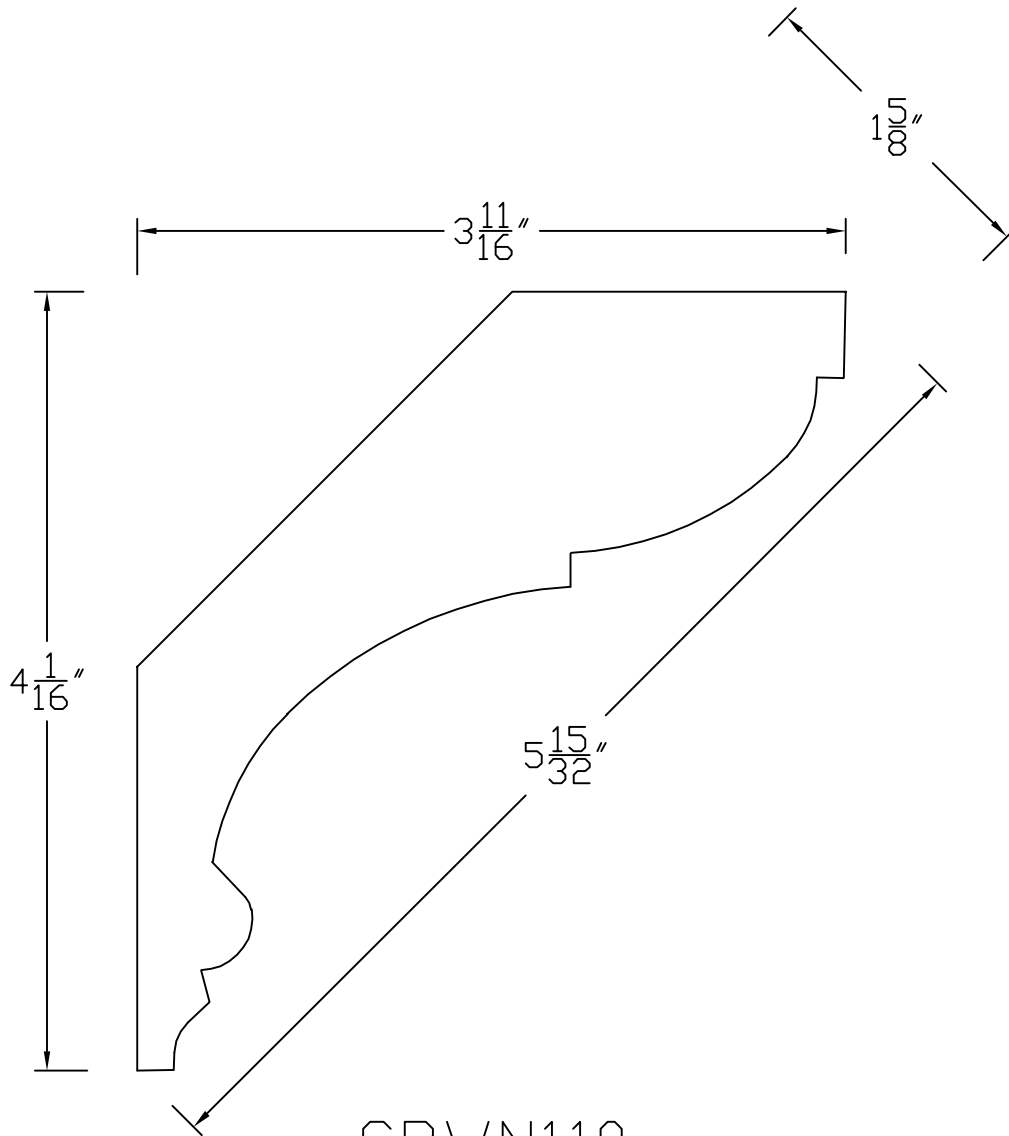

# Creative Woodworking N.W., Inc.

1036 S.E. Taylor \* Portland, Oregon 97214

Phone:(503) 230-9265 \* Fax:(503) 232-9082

www.Creativewoodworkingnw.com

CRWN110

1 5/8" x 5 15/32"