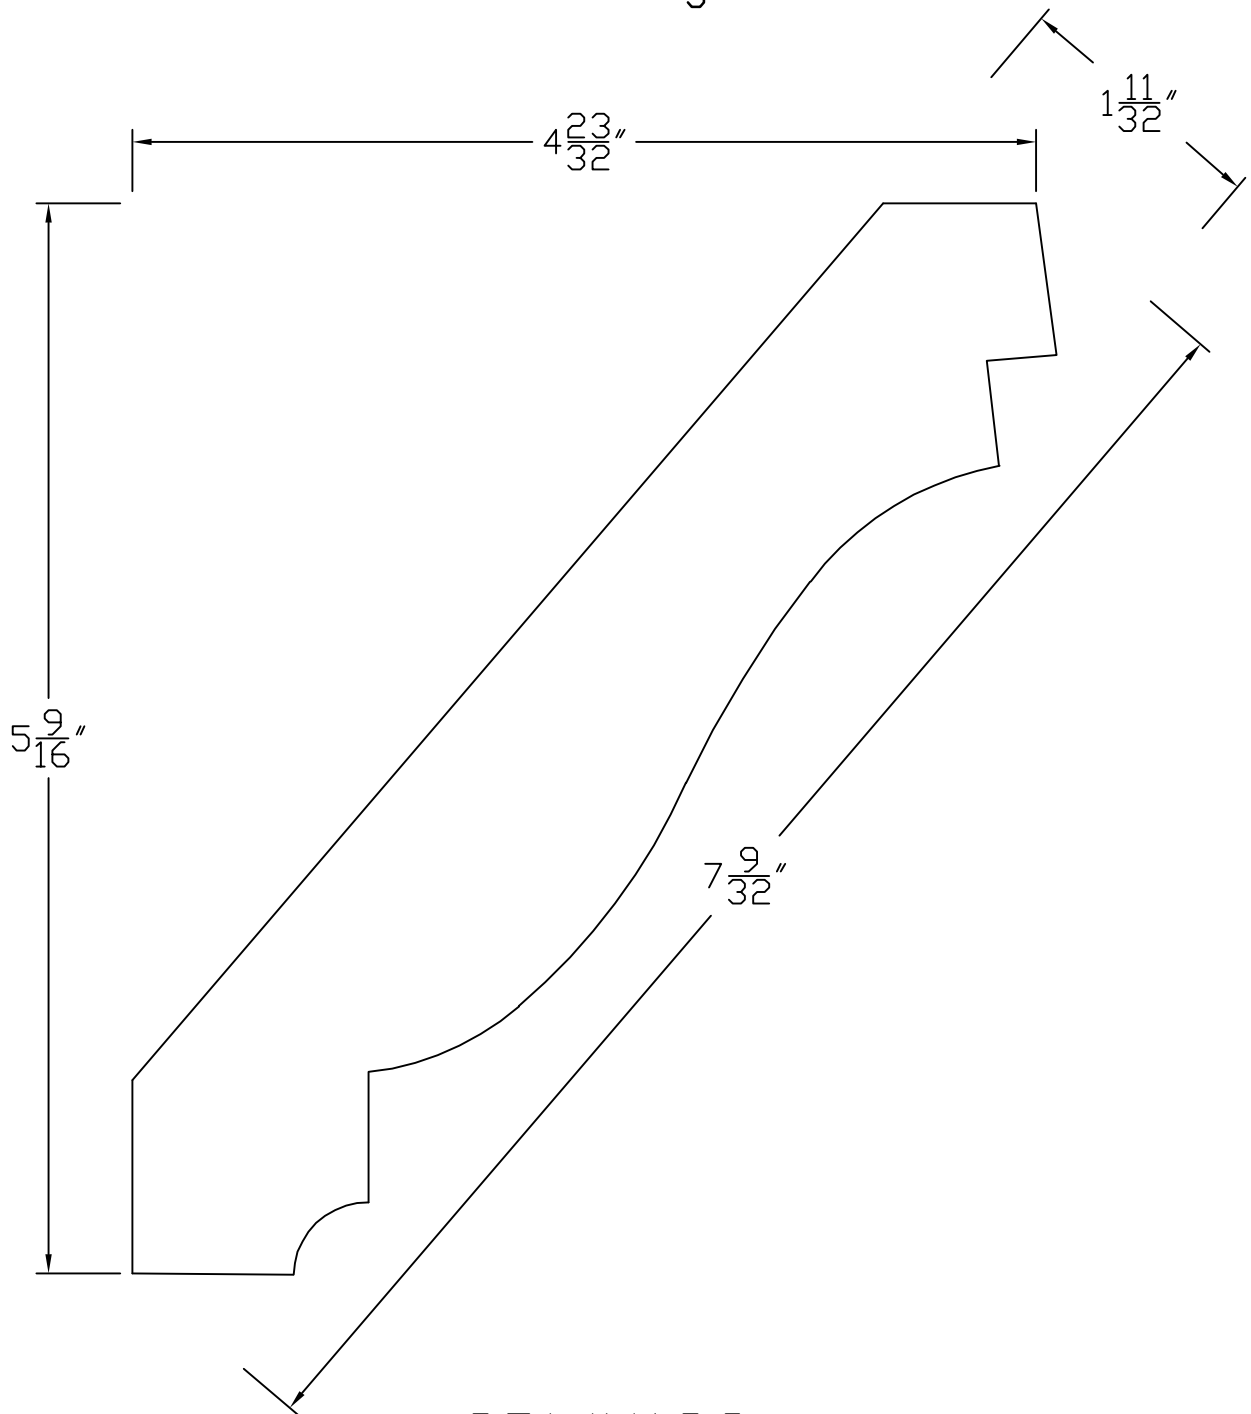

# Creative Woodworking N.W., Inc.

1036 S.E. Taylor \* Portland, Oregon 97214

Phone:(503) 230-9265 \* Fax:(503) 232-9082

www.Creativewoodworkingnw.com

CRWN123

1  $11/32$ " x 7  $9/32$ "