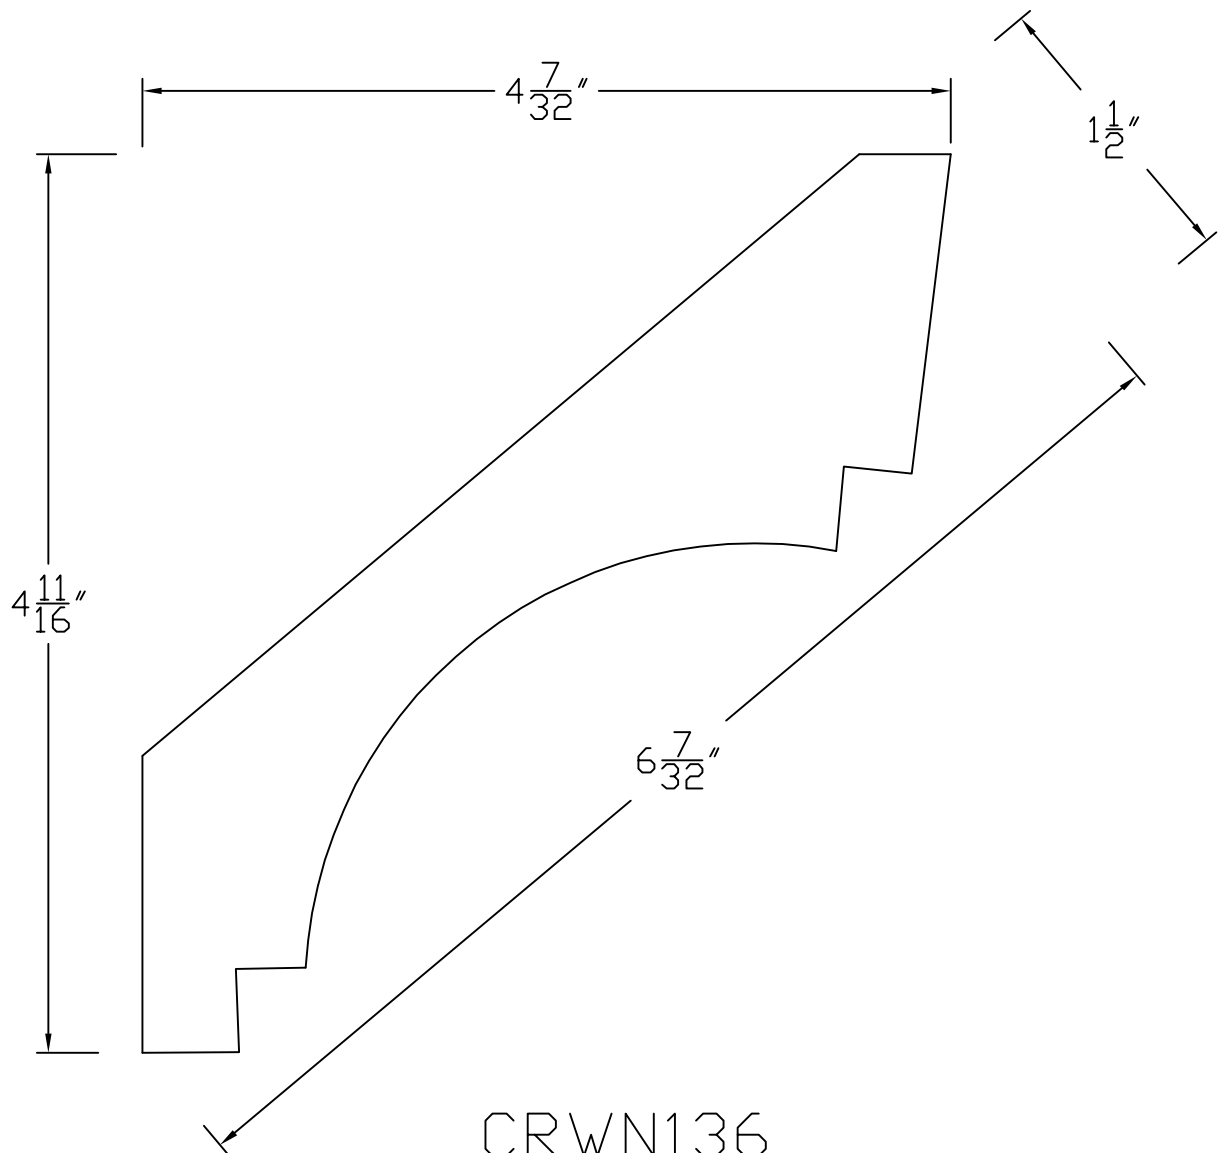

Creative Woodworking N.W., Inc.

1036 S.E. Taylor * Portland, Oregon 97214

Phone:(503) 230-9265 * Fax:(503) 232-9082

www.Creativewoodworkingnw.com

CRWN136
1 1/2" x 6 7/32"