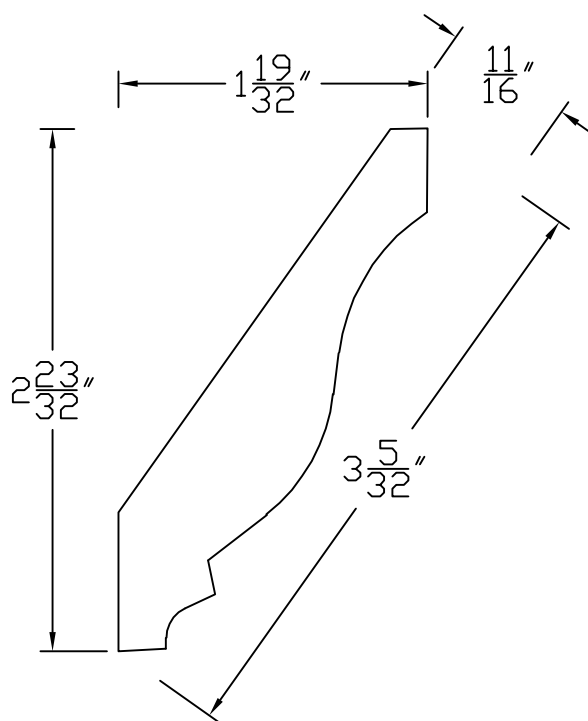

# Creative Woodworking N.W., Inc.

1036 S.E. Taylor \* Portland, Oregon 97214  
Phone:(503) 230-9265 \* Fax:(503) 232-9082  
www.Creativewoodworkingnw.com

CRWN148  
 $11/16"$  x  $3\frac{5}{32}"$