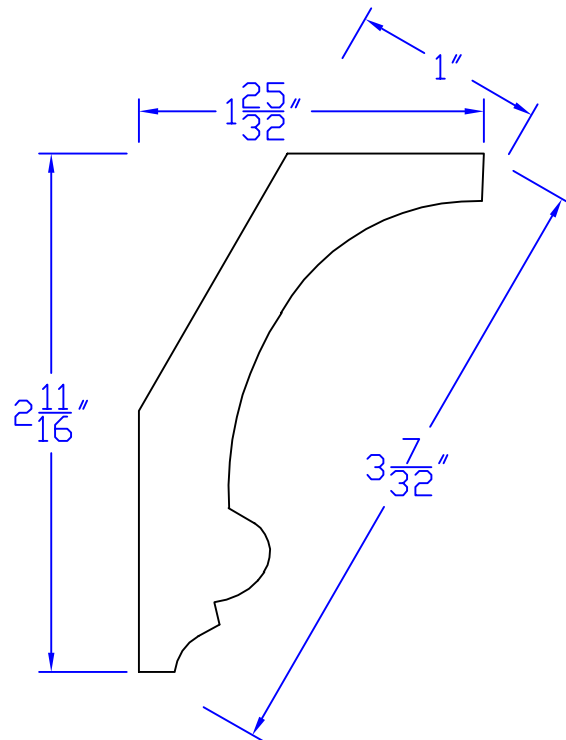

# Creative Woodworking N.W., Inc.

1036 S.E. Taylor \* Portland, Oregon 97214

Phone:(503) 230-9265 \* Fax:(503) 232-9082

www.Creativewoodworkingnw.com

CRWN152

1" x 3-7/32"