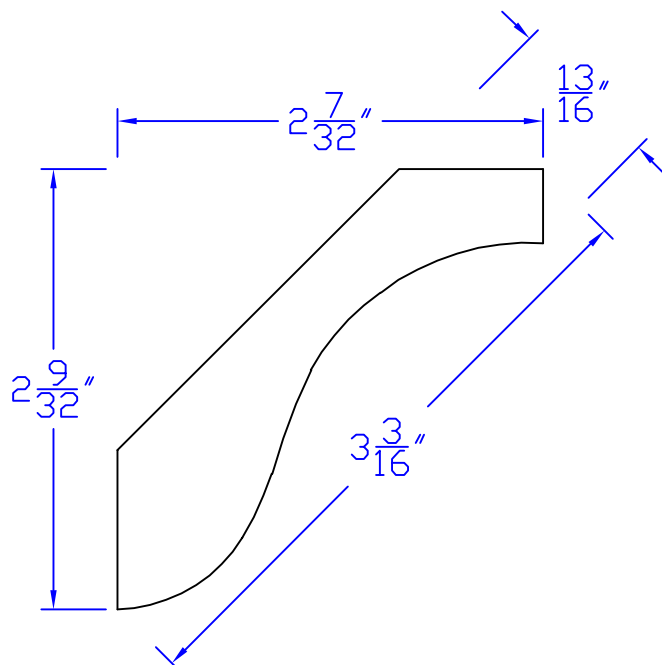

Creative Woodworking N.W., Inc.

1036 S.E. Taylor * Portland, Oregon 97214
Phone:(503) 230-9265 * Fax:(503) 232-9082
www.Creativewoodworkingnw.com

CRWN156
 $13/16"$ x $3-3/16"$