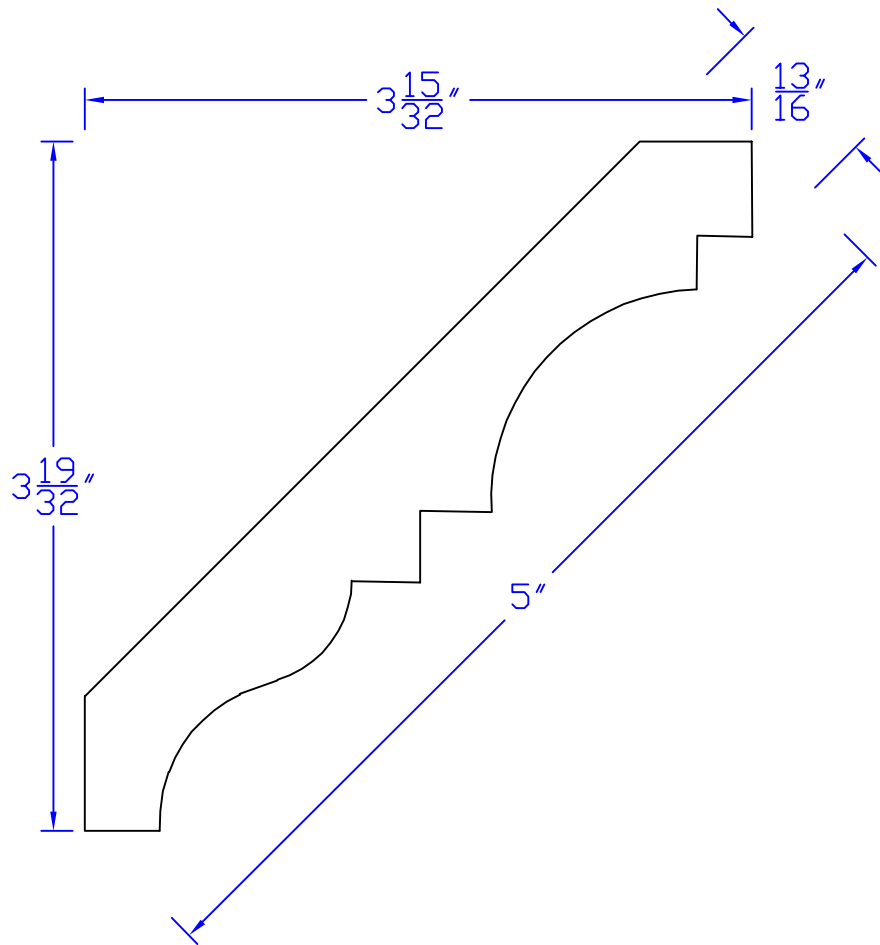

Creative Woodworking N.W., Inc.

1036 S.E. Taylor * Portland, Oregon 97214

Phone:(503) 230-9265 * Fax:(503) 232-9082

www.Creativewoodworkingnw.com

CRWN163
 $\frac{13}{16}" \times 5"$