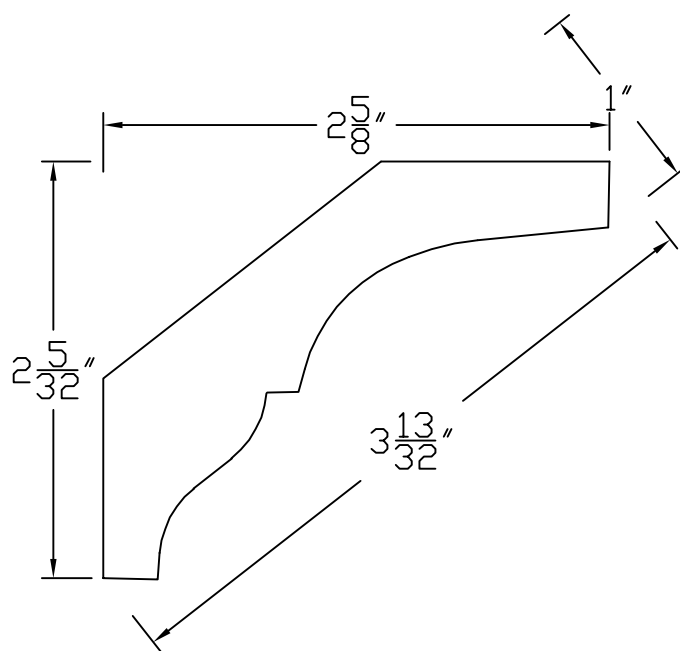

# Creative Woodworking N.W., Inc.

1036 S.E. Taylor \* Portland, Oregon 97214  
Phone:(503) 230-9265 \* Fax:(503) 232-9082  
www.Creativewoodworkingnw.com

CRWN173  
1" x 3  $\frac{13}{32}$ "