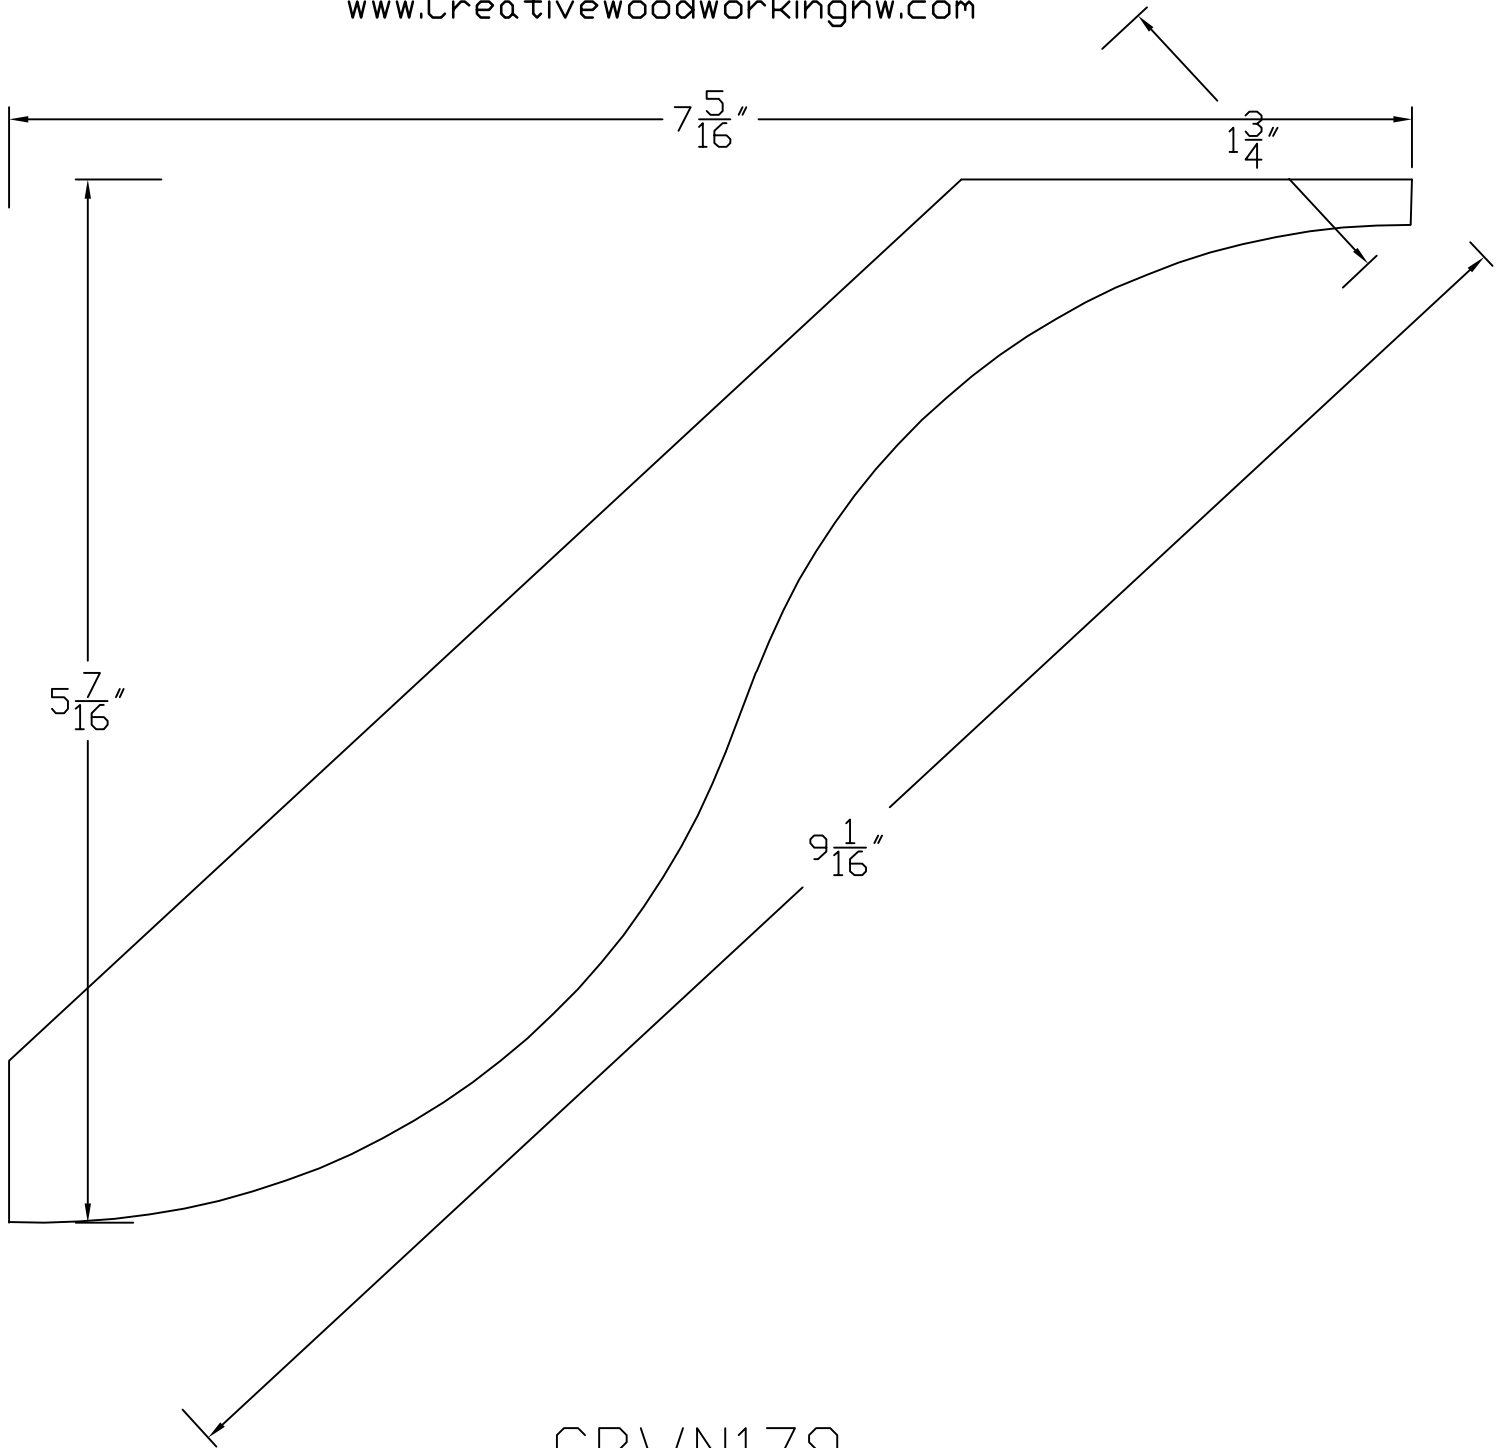

# Creative Woodworking N.W., Inc.

1036 S.E. Taylor \* Portland, Oregon 97214

Phone:(503) 230-9265 \* Fax:(503) 232-9082

www.Creativewoodworkingnw.com

CRWN179

$1\frac{3}{4}" \times 9\frac{1}{16}"$