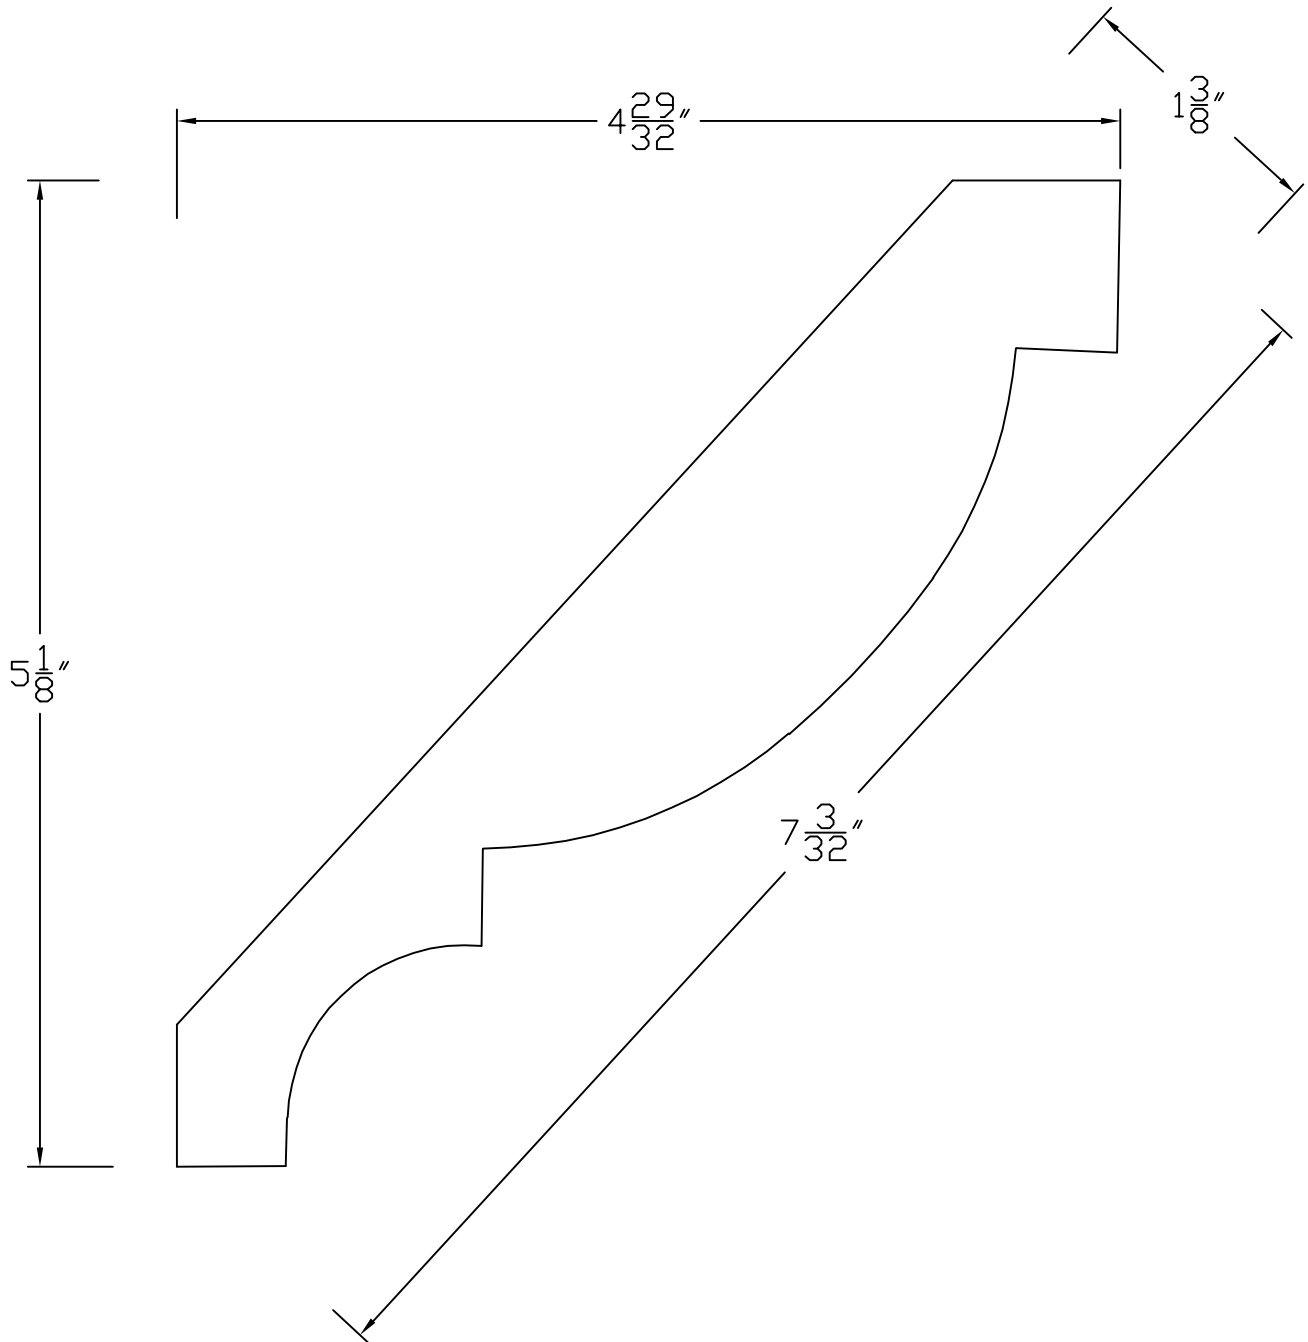

Creative Woodworking N.W., Inc.

1036 S.E. Taylor * Portland, Oregon 97214

Phone:(503) 230-9265 * Fax:(503) 232-9082

www.Creativewoodworkingnw.com

CRWN184

$1\frac{3}{8}" \times 7\frac{3}{32}"$

2004 Creative Woodworking N. W., Inc. All Rights Reserved