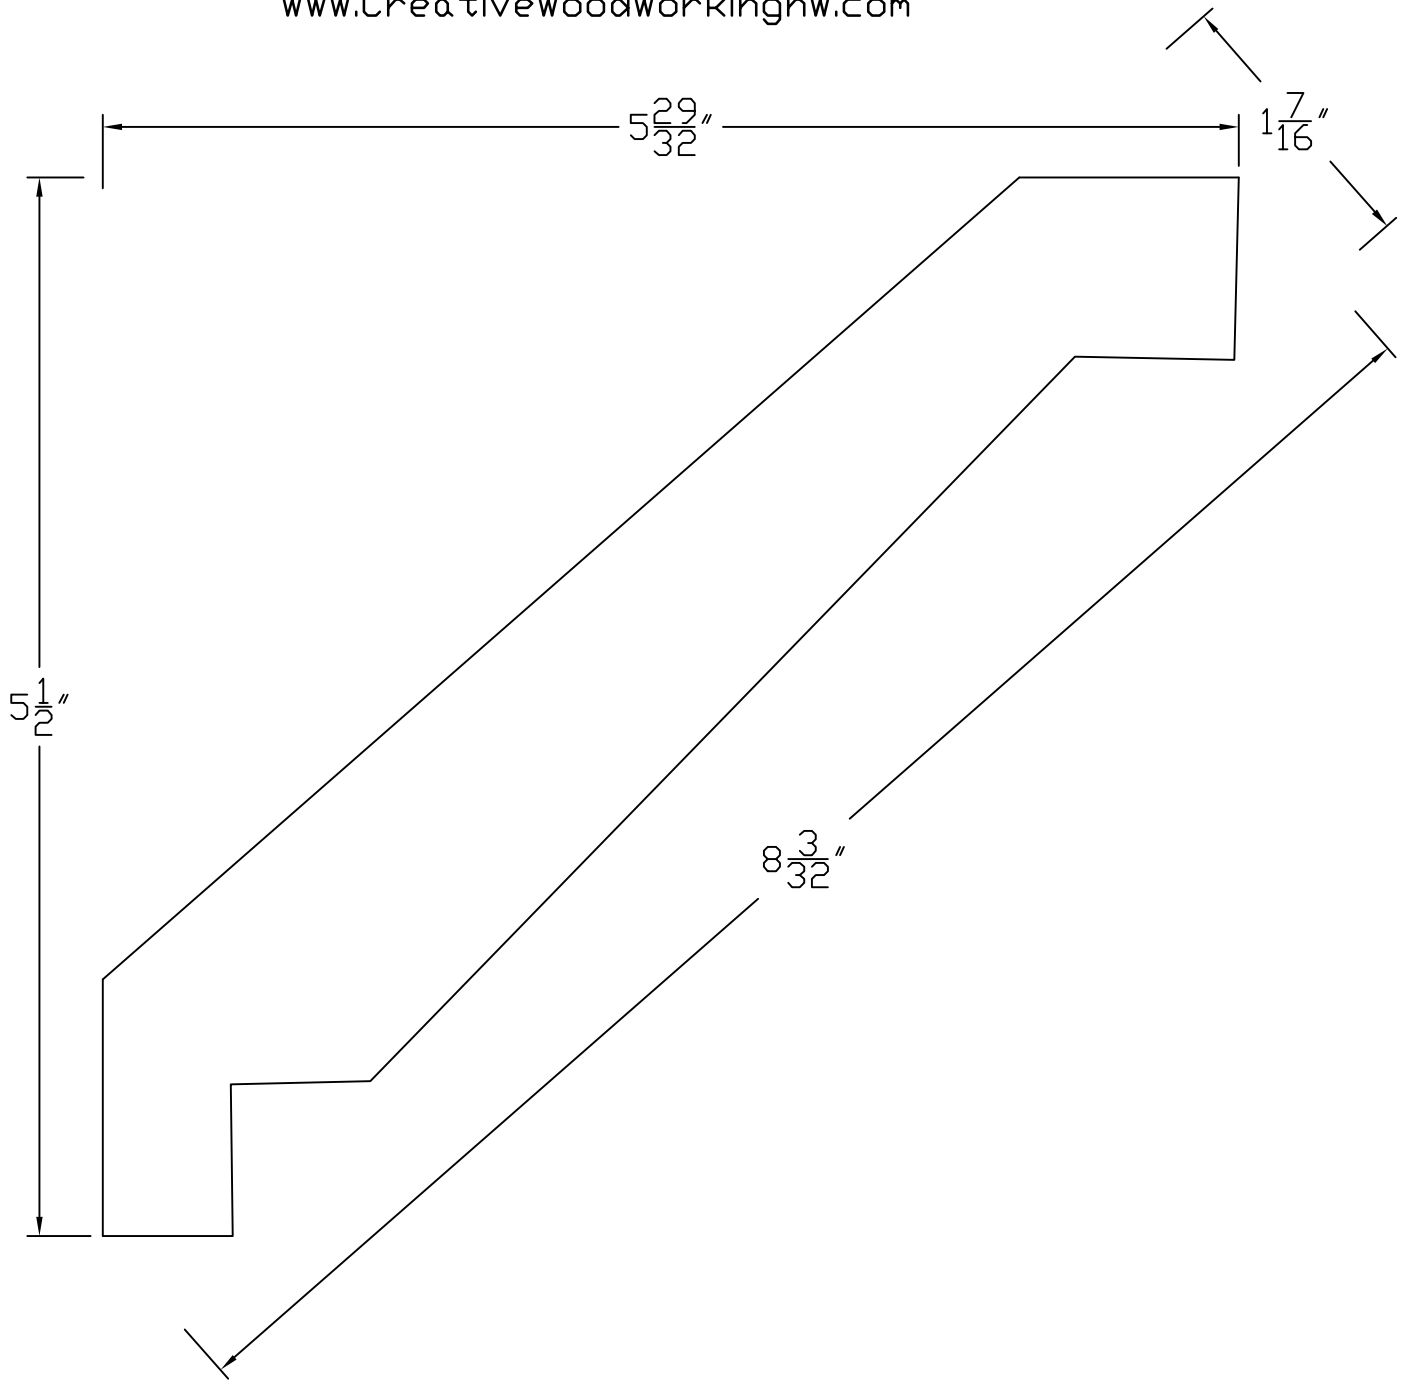

Creative Woodworking N.W., Inc.

1036 S.E. Taylor * Portland, Oregon 97214

Phone:(503) 230-9265 * Fax:(503) 232-9082

www.Creativewoodworkingnw.com

CRWN188

1 $\frac{7}{16}"$ x 8 $\frac{3}{32}"$