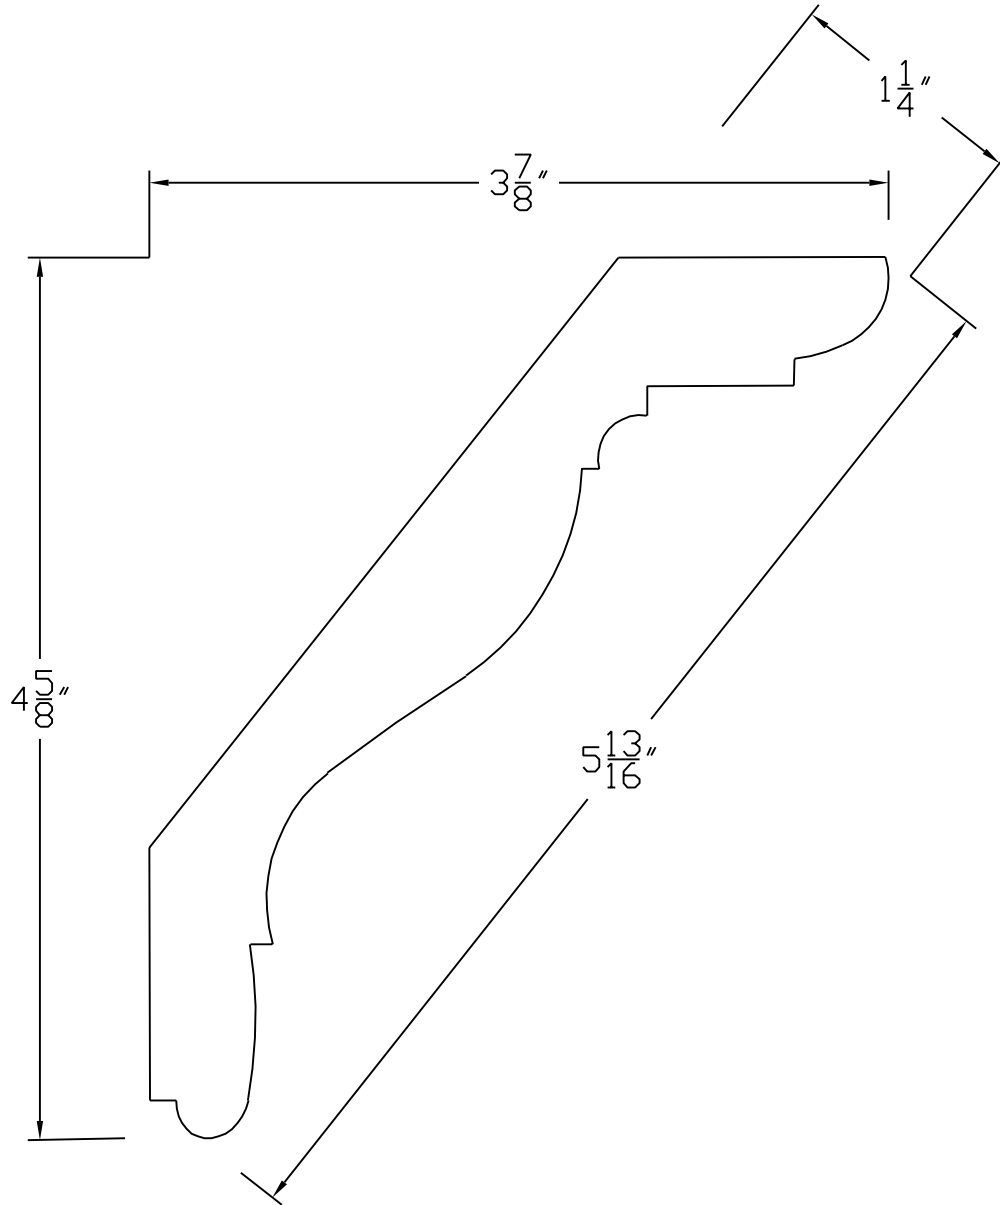

Creative Woodworking N.W., Inc.

1036 S.E. Taylor * Portland, Oregon 97214

Phone:(503) 230-9265 * Fax:(503) 232-9082

www.Creativewoodworkingnw.com

CRWN189

$1\frac{1}{4}" \times 5\frac{13}{16}"$