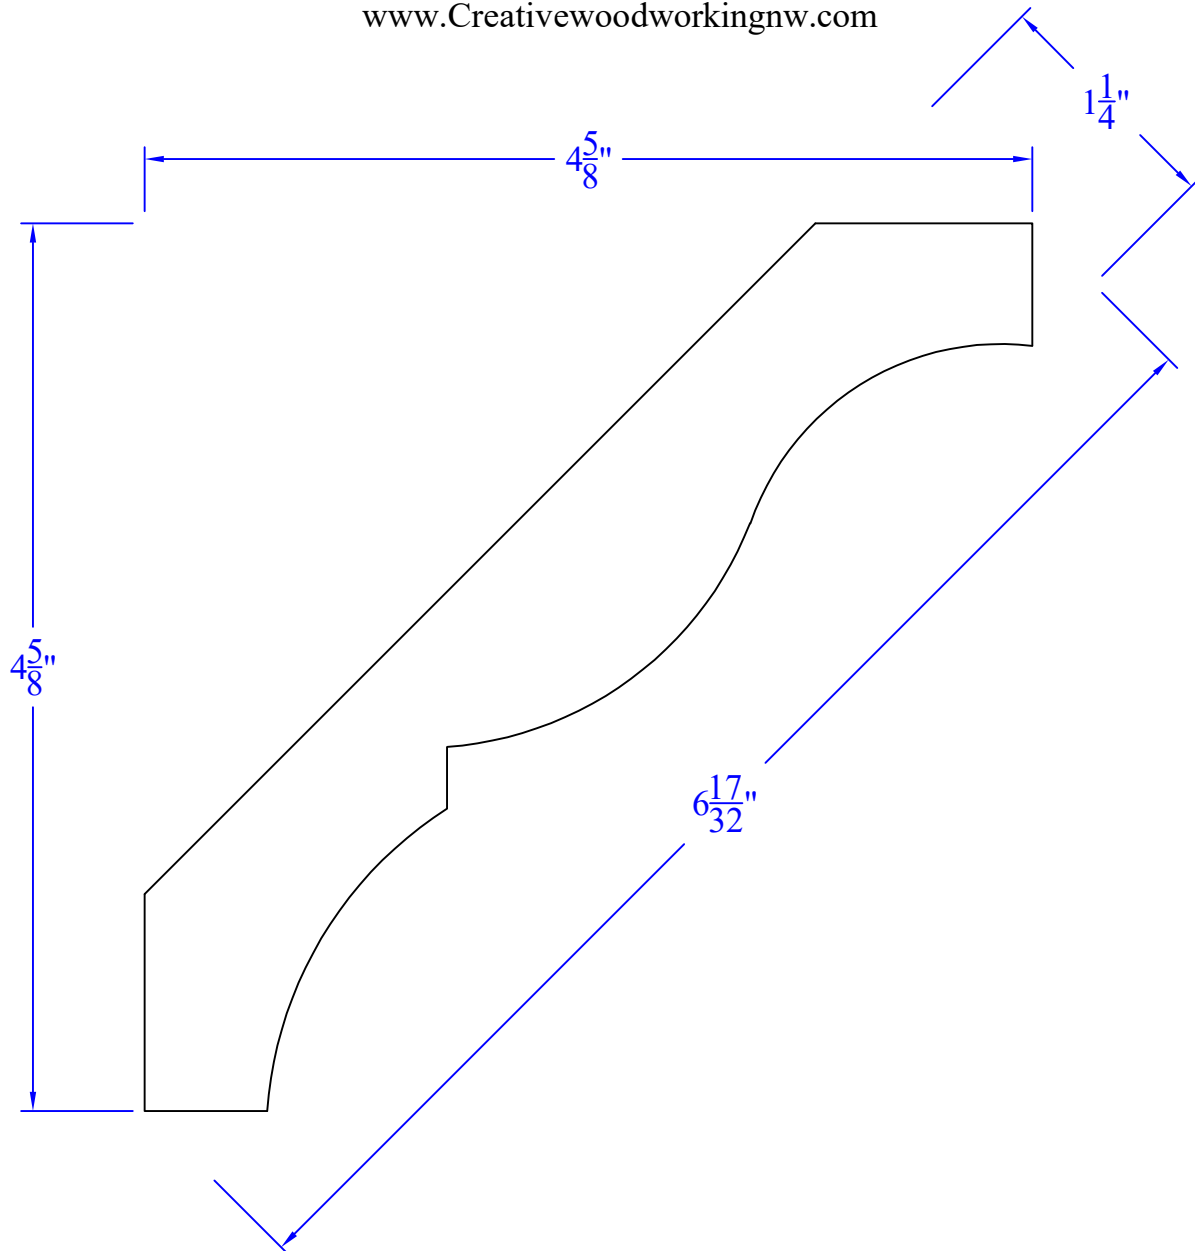

Creative Woodworking N.W., Inc.

1036 S.E. Taylor * Portland, Oregon 97214
Phone:(503) 230-9265 * Fax:(503) 232-9082
www.Creativewoodworkingnw.com

CRWN194
1-1/4 x 6-17/32"