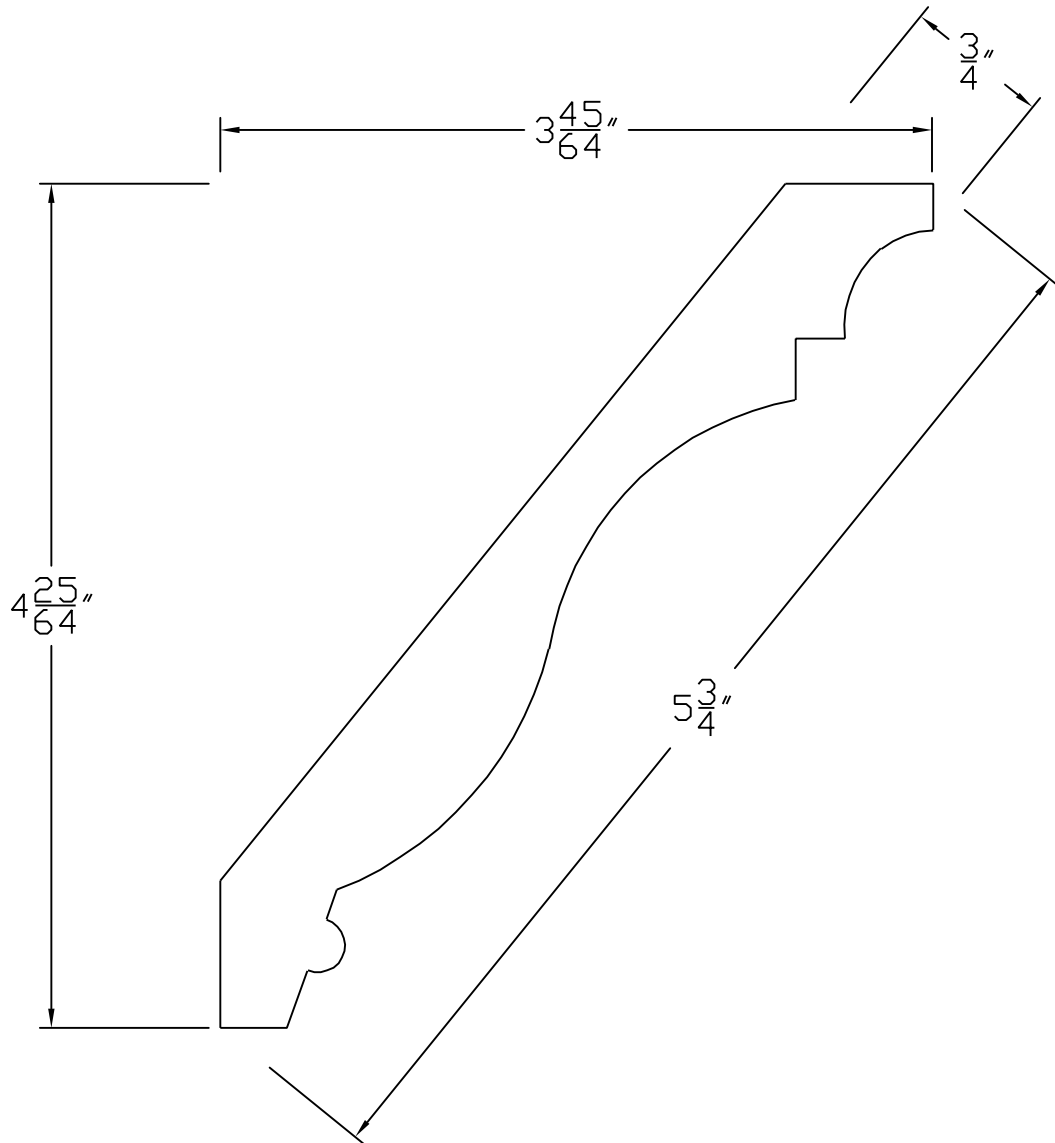

Creative Woodworking N.W., Inc.

1036 S.E. Taylor * Portland, Oregon 97214

Phone:(503) 230-9265 * Fax:(503) 232-9082

www.Creativewoodworkingnw.com

CRWN195

$3/4$ " x $5-3/4$