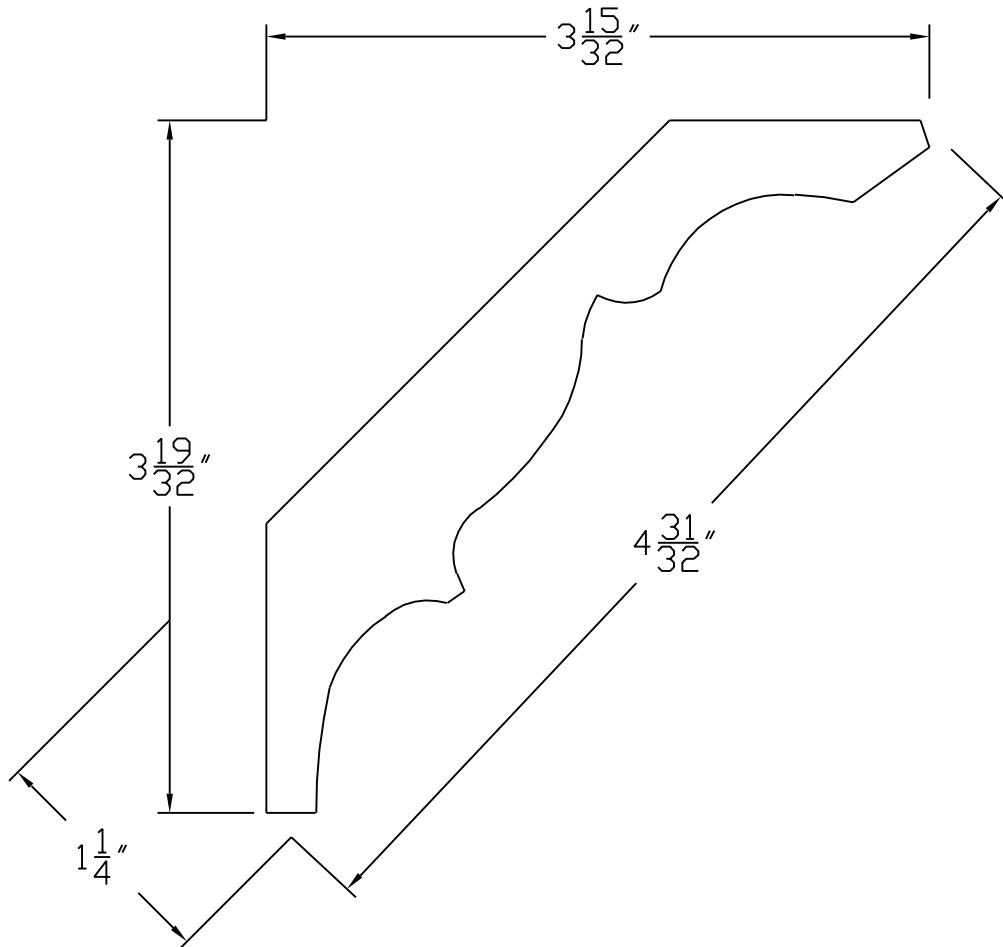

# Creative Woodworking N.W., Inc.

1036 S.E. Taylor \* Portland, Oregon 97214

Phone:(503) 230-9265 \* Fax:(503) 232-9082

www.Creativewoodworkingnw.com

CRWN207

1 1/4" X 5 1/4"