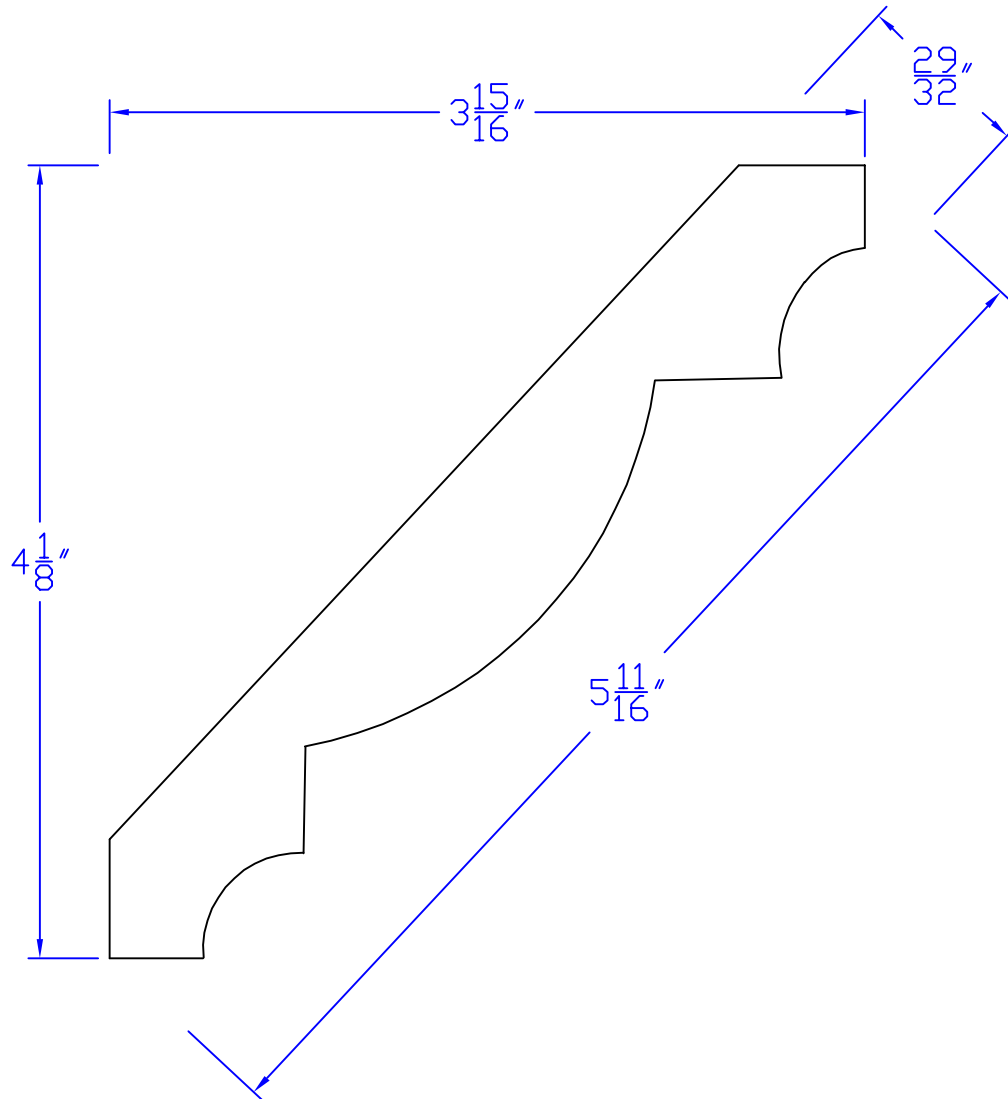

# Creative Woodworking N.W., Inc.

1036 S.E. Taylor \* Portland, Oregon 97214

Phone:(503) 230-9265 \* Fax:(503) 232-9082

www.Creativewoodworkingnw.com

CRWN213  
 $29/32" \times 5-11/16"$