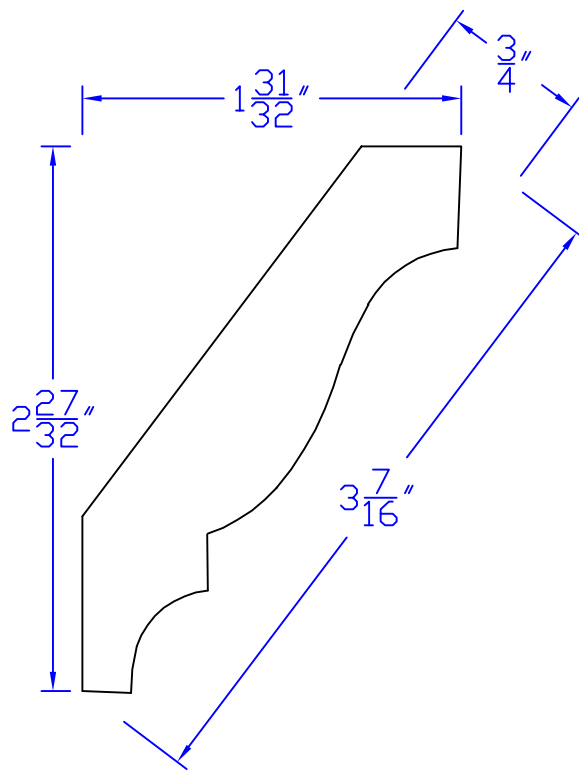

Creative Woodworking N.W., Inc.

1036 S.E. Taylor * Portland, Oregon 97214

Phone:(503) 230-9265 * Fax:(503) 232-9082

www.Creativewoodworkingnw.com

CRWN216

$\frac{3}{4}$ " X $3\frac{7}{16}$ "