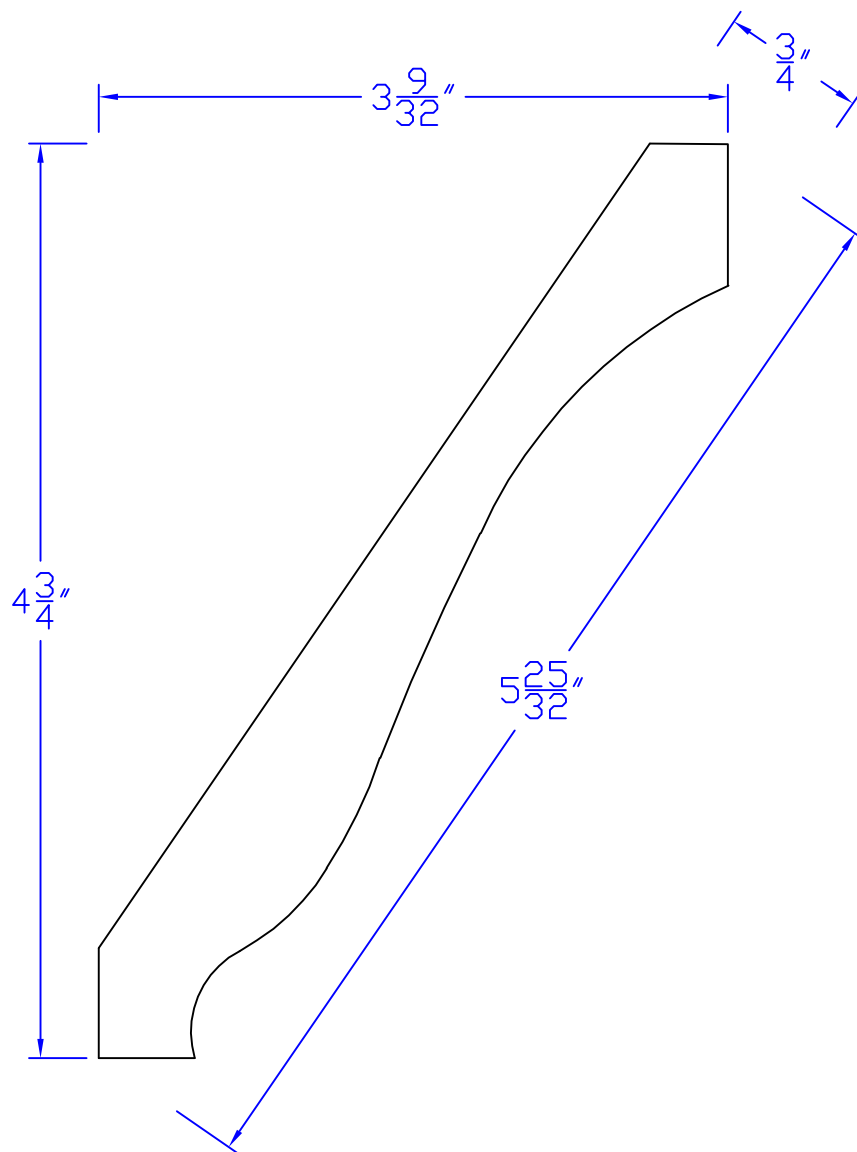

Creative Woodworking N.W., Inc.

1036 S.E. Taylor * Portland, Oregon 97214
Phone:(503) 230-9265 * Fax:(503) 232-9082
www.Creativewoodworkingnw.com

CRWN217

$\frac{3}{4}$ " x $5\frac{25}{32}$ "