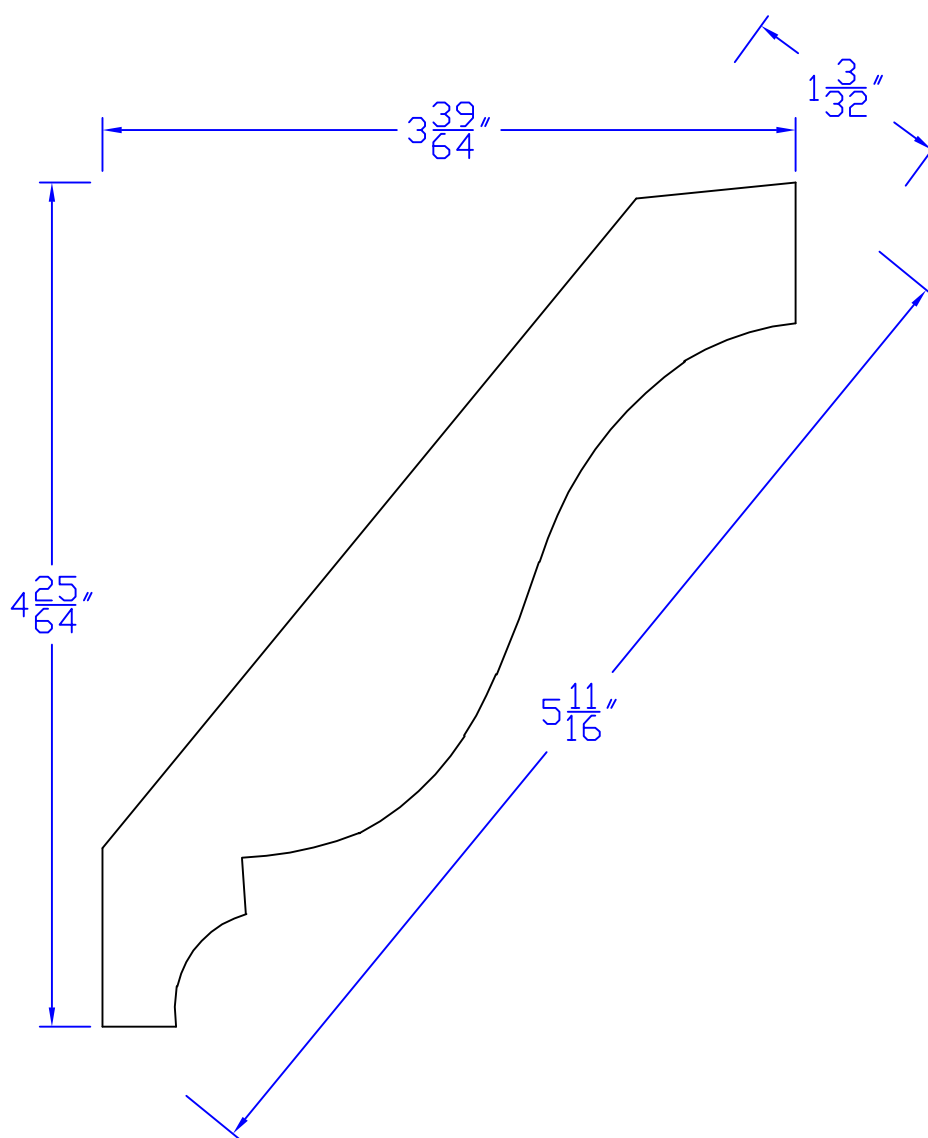

Creative Woodworking N.W., Inc.

1036 S.E. Taylor * Portland, Oregon 97214
Phone:(503) 230-9265 * Fax:(503) 232-9082
www.Creativewoodworkingnw.com

CRWN220
1-3/32" x 5-11/16"