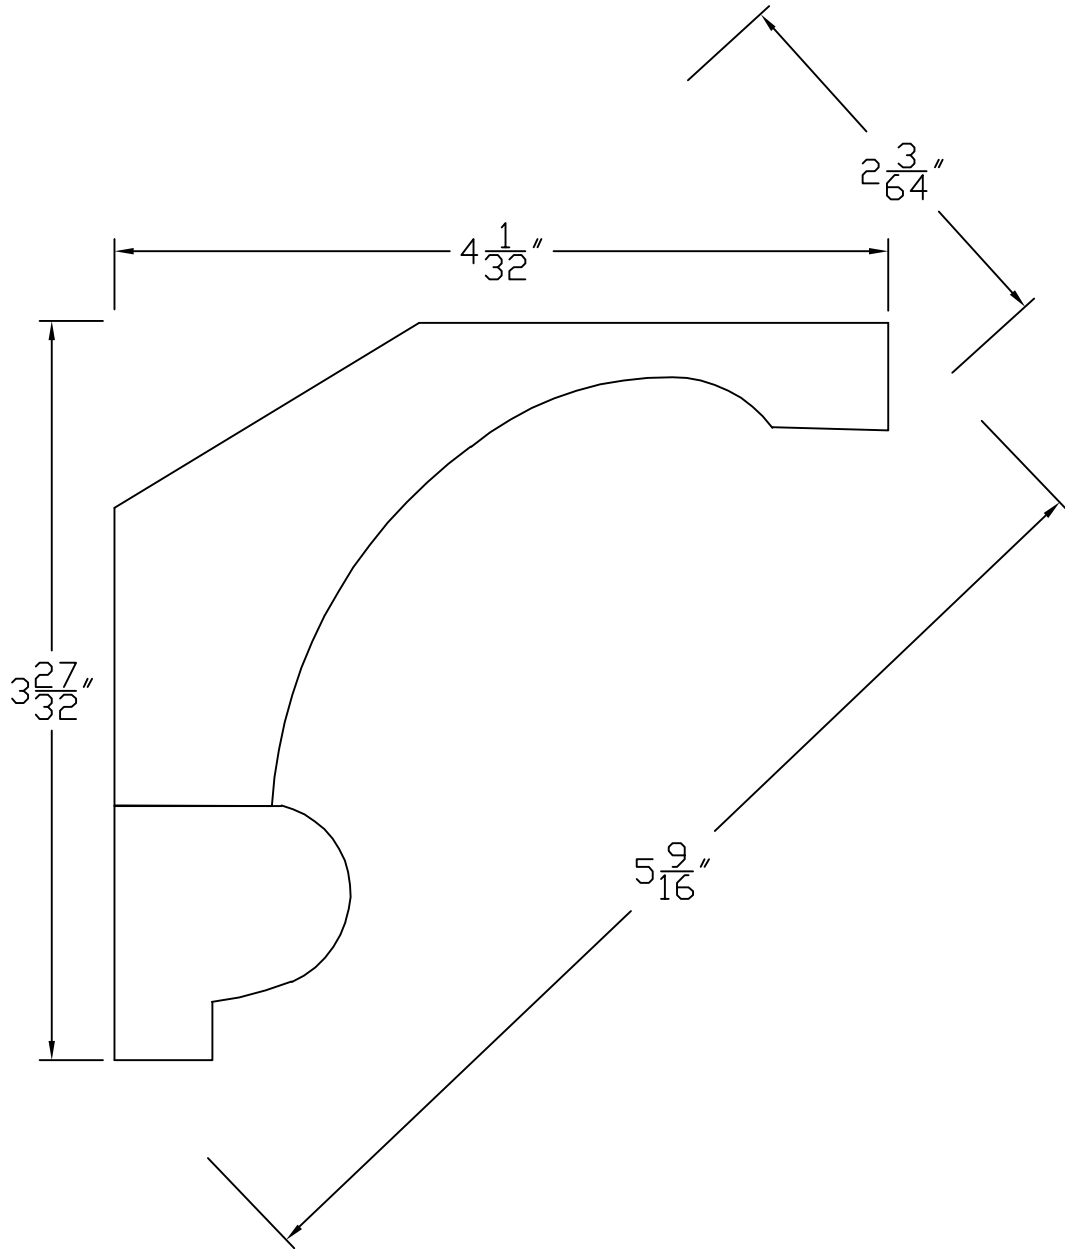

Creative Woodworking N.W., Inc.

1036 S.E. Taylor * Portland, Oregon 97214

Phone:(503) 230-9265 * Fax:(503) 232-9082

www.Creativewoodworkingnw.com

CRWN221
2-3/64" x 5-9/16"