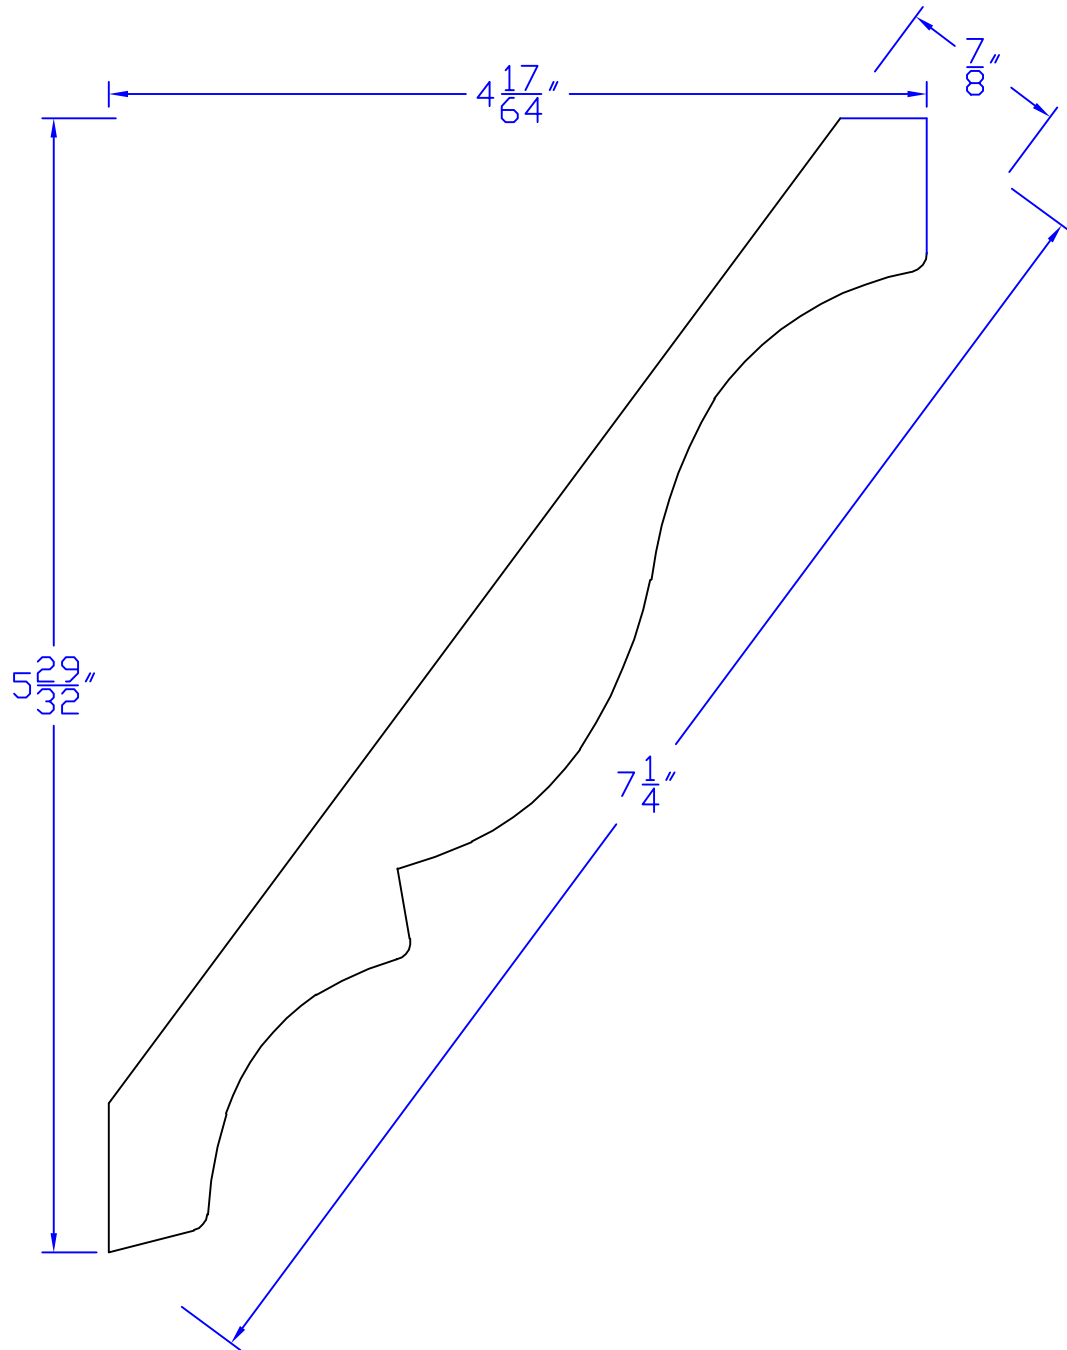

Creative Woodworking N.W., Inc.

1036 S.E. Taylor * Portland, Oregon 97214

Phone:(503) 230-9265 * Fax:(503) 232-9082

www.Creativewoodworkingnw.com

CRWN222
 $7/8" \times 7\ 1/4"$