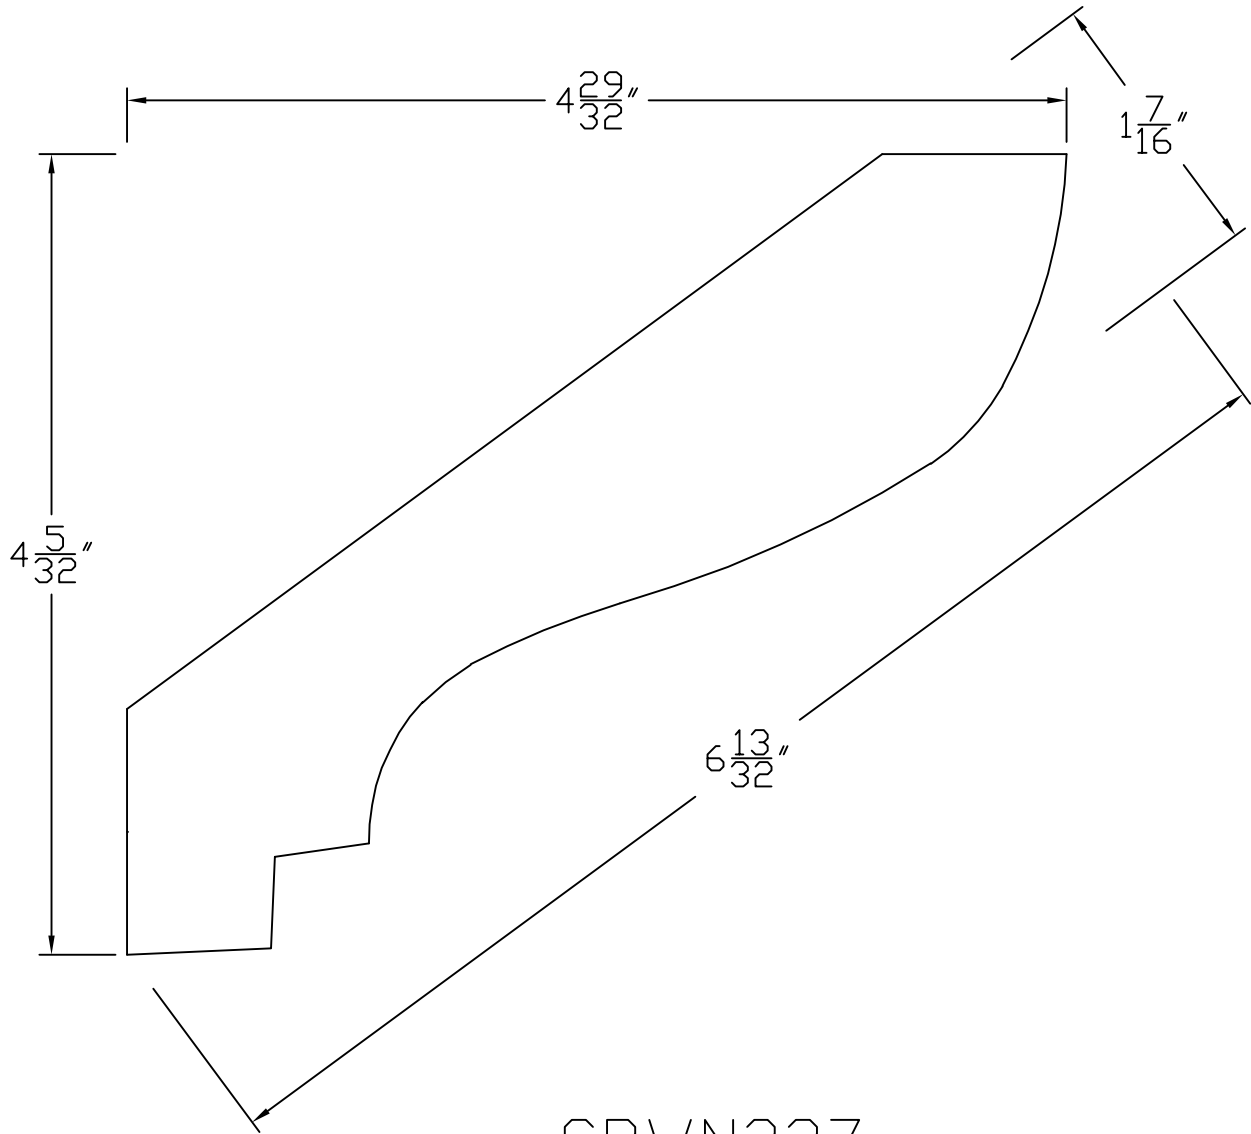

Creative Woodworking N.W., Inc.

1036 S.E. Taylor * Portland, Oregon 97214

Phone:(503) 230-9265 * Fax:(503) 232-9082

www.Creativewoodworkingnw.com

CRWN227

1-7/16 x 6-13/32