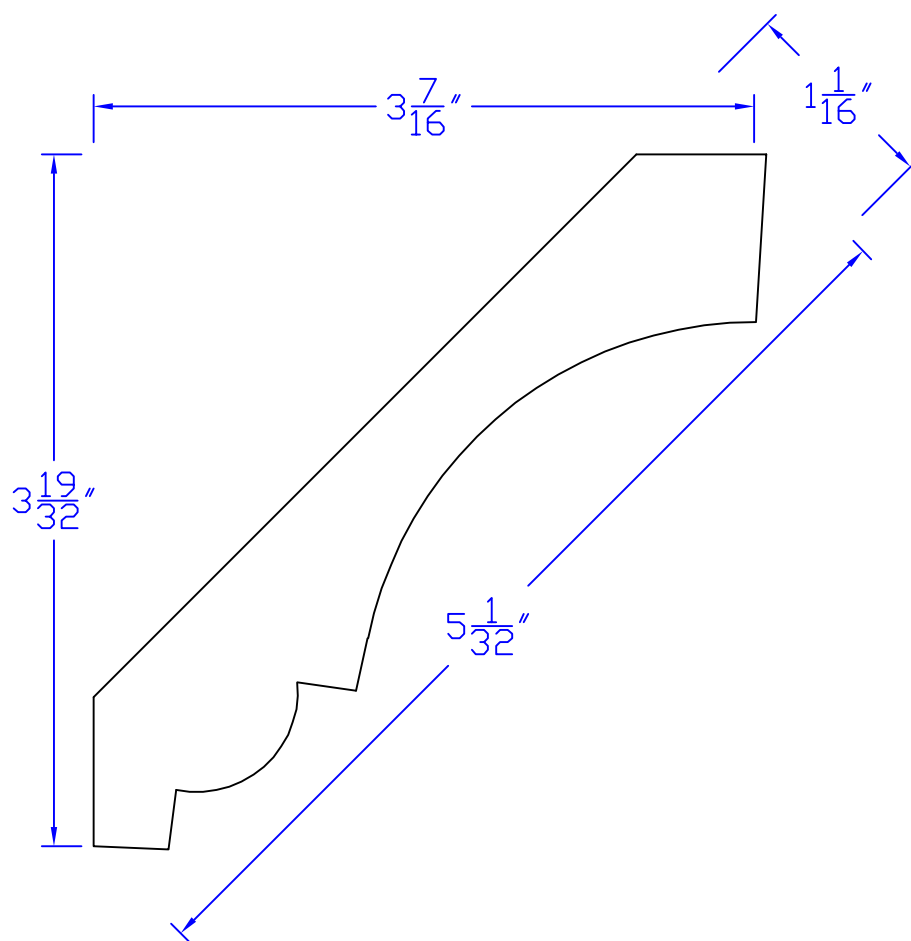

# Creative Woodworking N.W., Inc.

1036 S.E. Taylor \* Portland, Oregon 97214  
Phone:(503) 230-9265 \* Fax:(503) 232-9082  
www.Creativewoodworkingnw.com

CRWN230  
1-1/16" x 5-1/32"