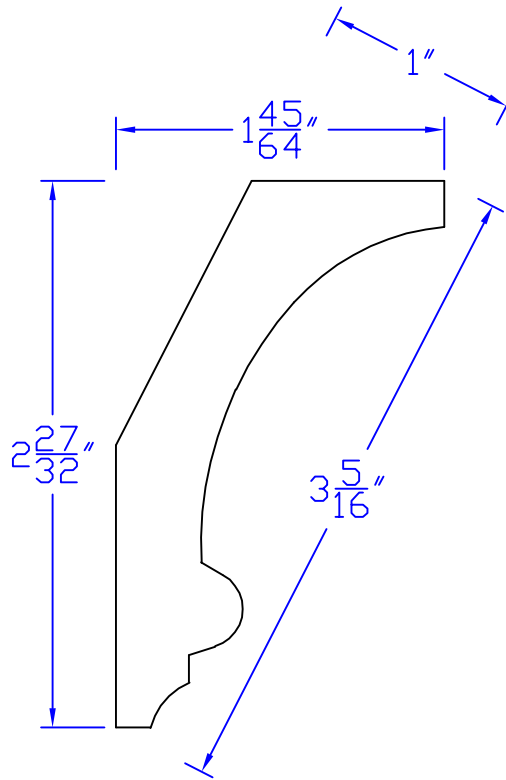

Creative Woodworking N.W., Inc.

1036 S.E. Taylor * Portland, Oregon 97214
Phone:(503) 230-9265 * Fax:(503) 232-9082
www.Creativewoodworkingnw.com

CRWN241
1" x 3-5/16"