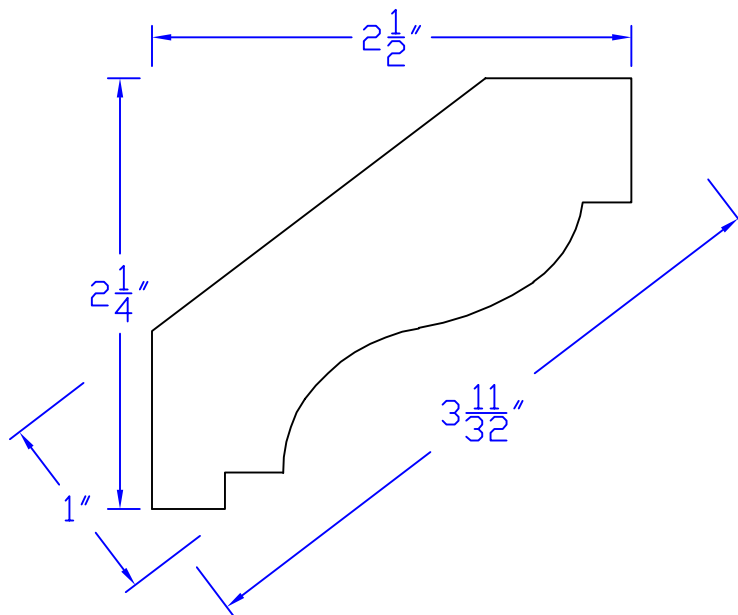

Creative Woodworking N.W., Inc.

1036 S.E. Taylor * Portland, Oregon 97214
Phone:(503) 230-9265 * Fax:(503) 232-9082
www.Creativewoodworkingnw.com

CRWN244
1" x 3-11/32"