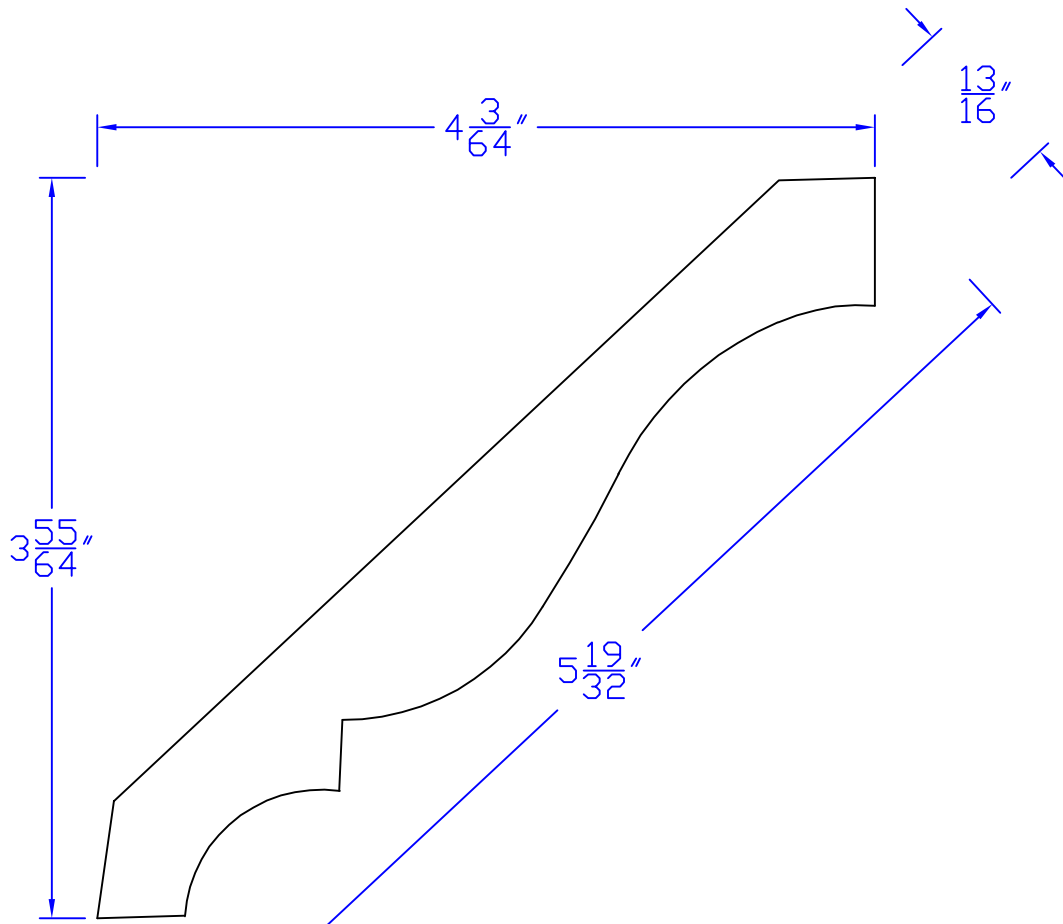

Creative Woodworking N.W., Inc.

1036 S.E. Taylor * Portland, Oregon 97214
Phone:(503) 230-9265 * Fax:(503) 232-9082
www.Creativewoodworkingnw.com

CRWN245
 $13/16$ " \times $5-19/32$ "