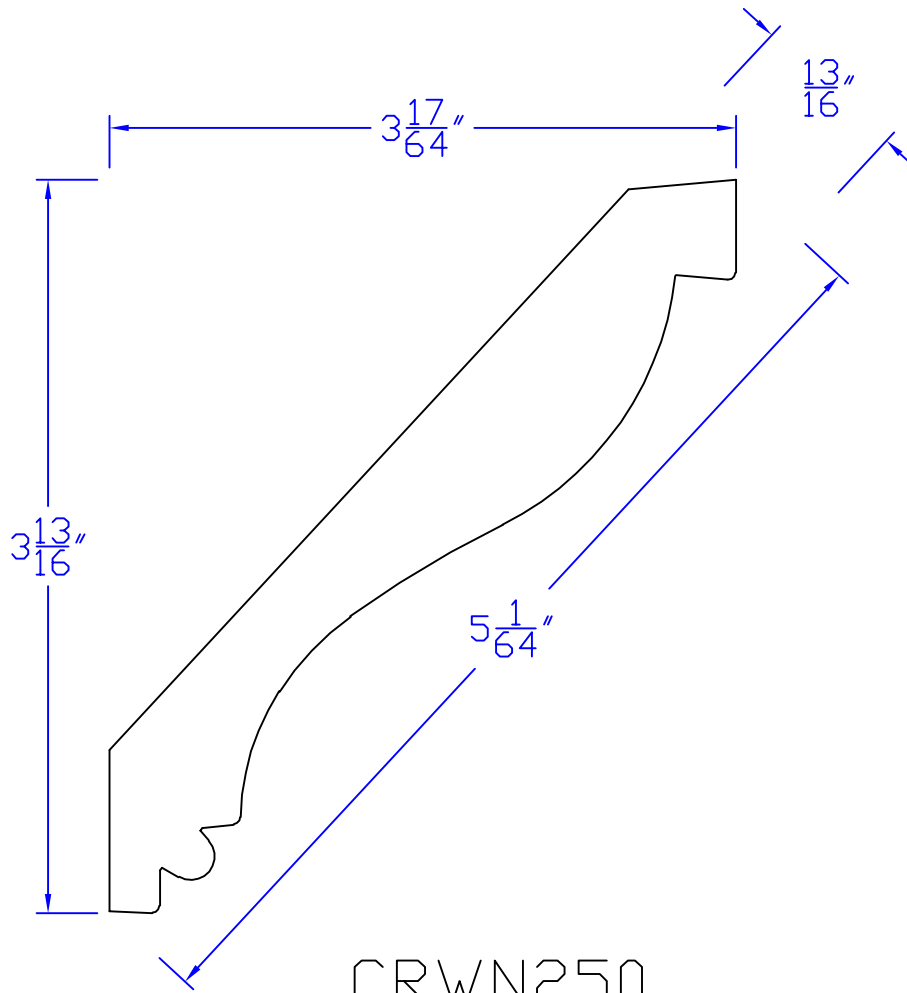

# Creative Woodworking N.W., Inc.

1036 S.E. Taylor \* Portland, Oregon 97214  
Phone:(503) 230-9265 \* Fax:(503) 232-9082  
www.Creativewoodworkingnw.com

CRWN250  
 $13/16$ "  $\times$   $5-1/64$ "