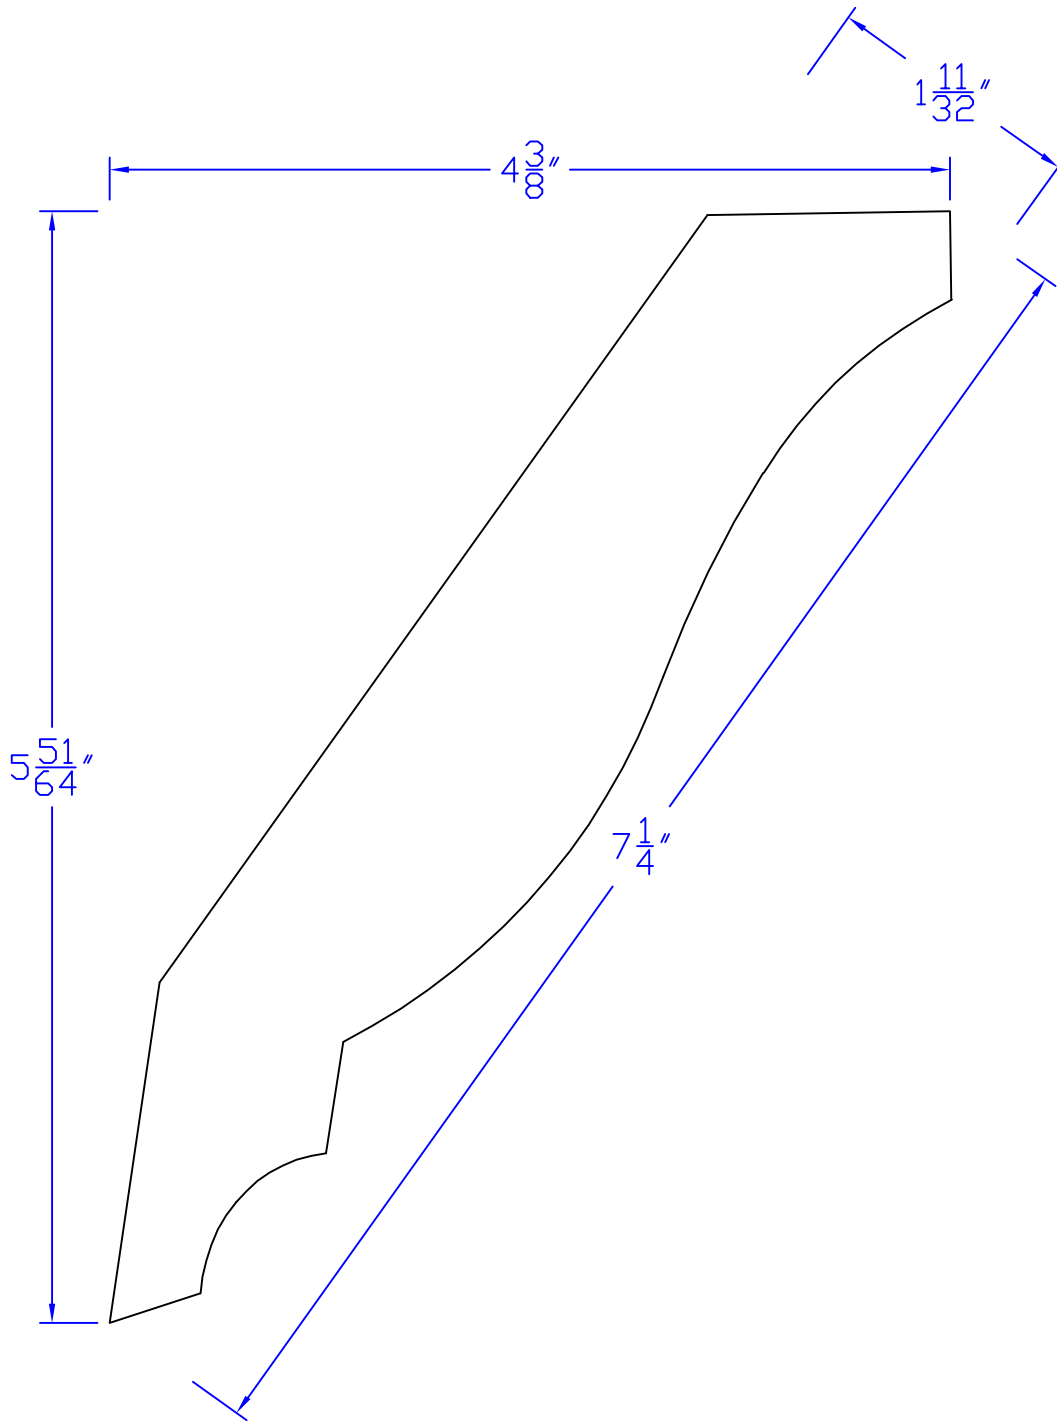

# Creative Woodworking N.W., Inc.

1036 S.E. Taylor \* Portland, Oregon 97214  
Phone:(503) 230-9265 \* Fax:(503) 232-9082  
www.Creativewoodworkingnw.com

CRWN252

$1\frac{11}{32}$ "  $\times$   $7\frac{1}{4}$ "