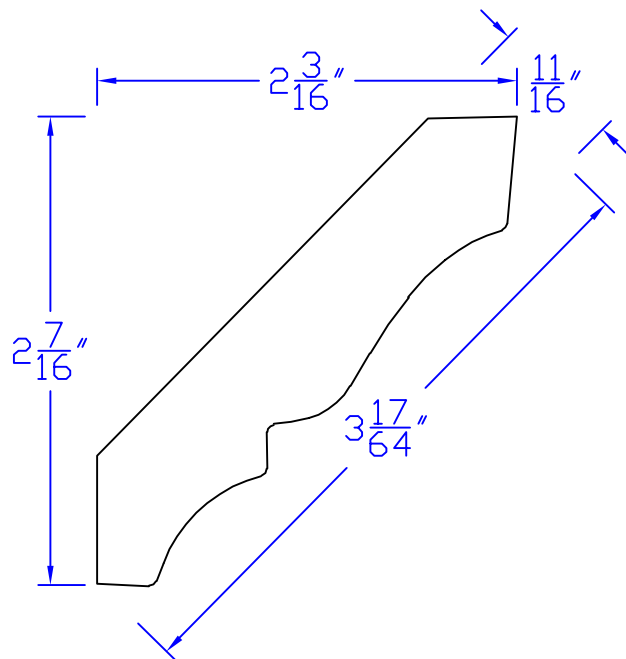

Creative Woodworking N.W., Inc.

1036 S.E. Taylor * Portland, Oregon 97214
Phone:(503) 230-9265 * Fax:(503) 232-9082
www.Creativewoodworkingnw.com

CRWN253
 $\frac{11}{16}" \times 3\frac{17}{64}"$