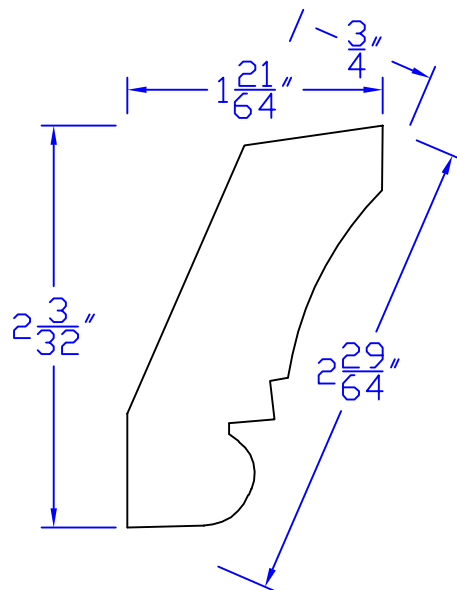

# Creative Woodworking N.W., Inc.

1036 S.E. Taylor \* Portland, Oregon 97214  
Phone:(503) 230-9265 \* Fax:(503) 232-9082  
www.Creativewoodworkingnw.com

CRWN254  
 $\frac{3}{4}$ " x  $2\frac{29}{64}$ "