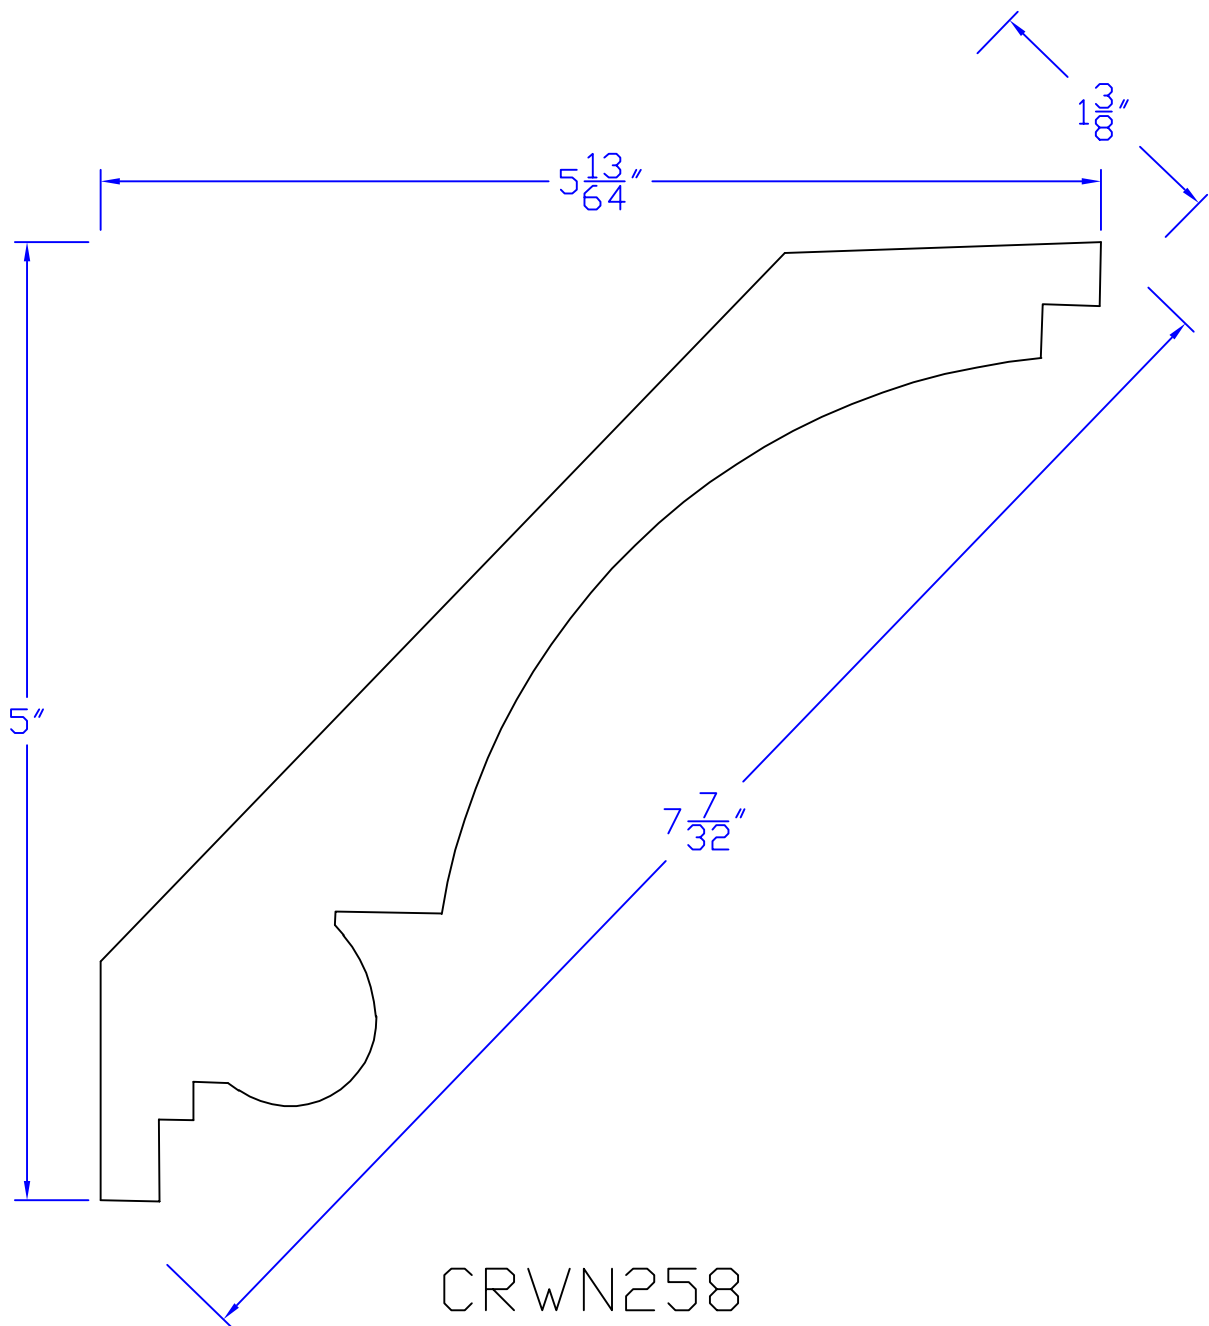

# Creative Woodworking N.W., Inc.

1036 S.E. Taylor \* Portland, Oregon 97214  
Phone:(503) 230-9265 \* Fax:(503) 232-9082  
www.Creativewoodworkingnw.com

CRWN258  
1-3/8" x 7-7/32"