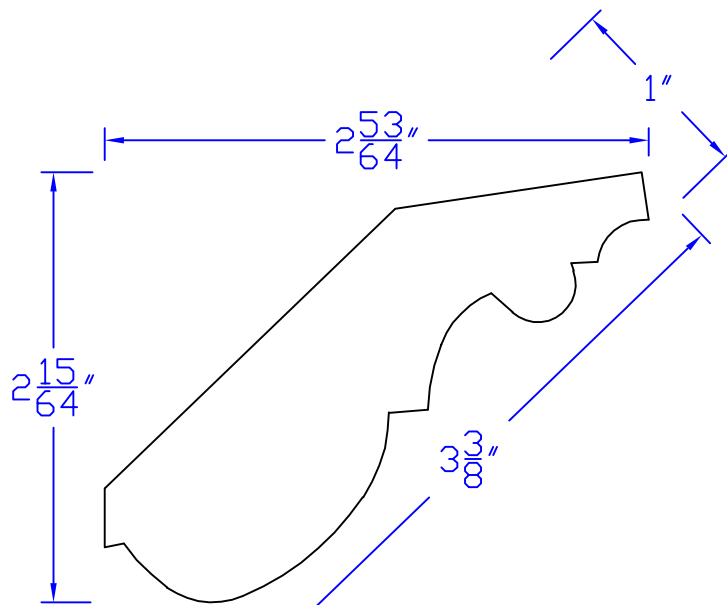

# Creative Woodworking N.W., Inc.

1036 S.E. Taylor \* Portland, Oregon 97214  
Phone:(503) 230-9265 \* Fax:(503) 232-9082  
www.Creativewoodworkingnw.com

CRWN267  
1" x 3-3/8"