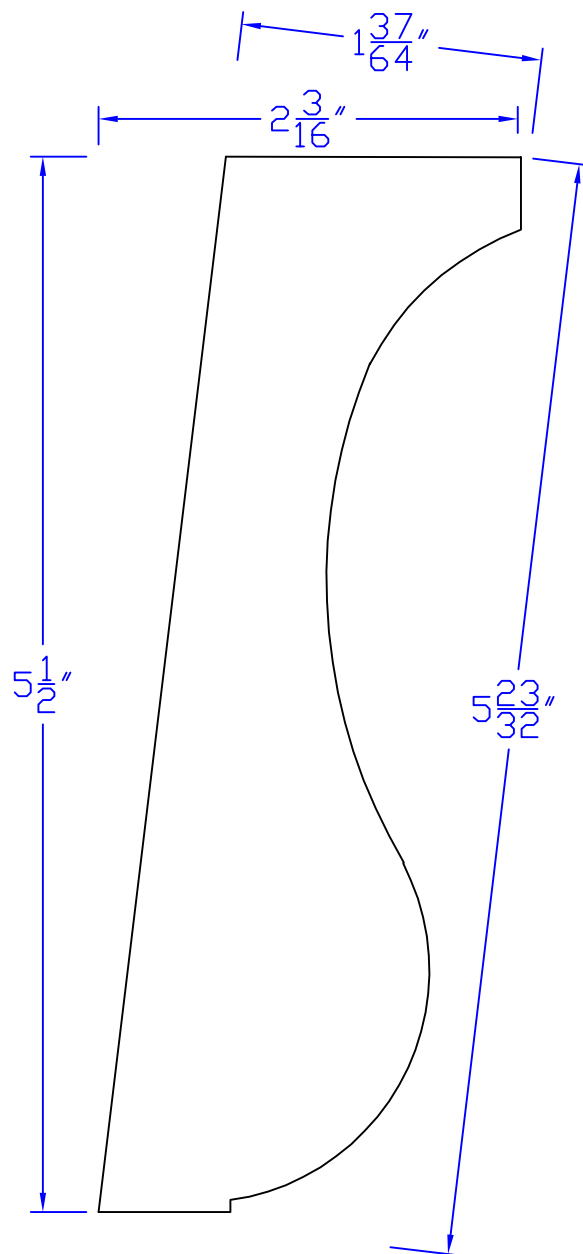

Creative Woodworking N.W., Inc.

1036 S.E. Taylor * Portland, Oregon 97214
Phone:(503) 230-9265 * Fax:(503) 232-9082
www.Creativewoodworkingnw.com

CRWN268
1- $\frac{37}{64}$ " x 5- $\frac{23}{32}$ "